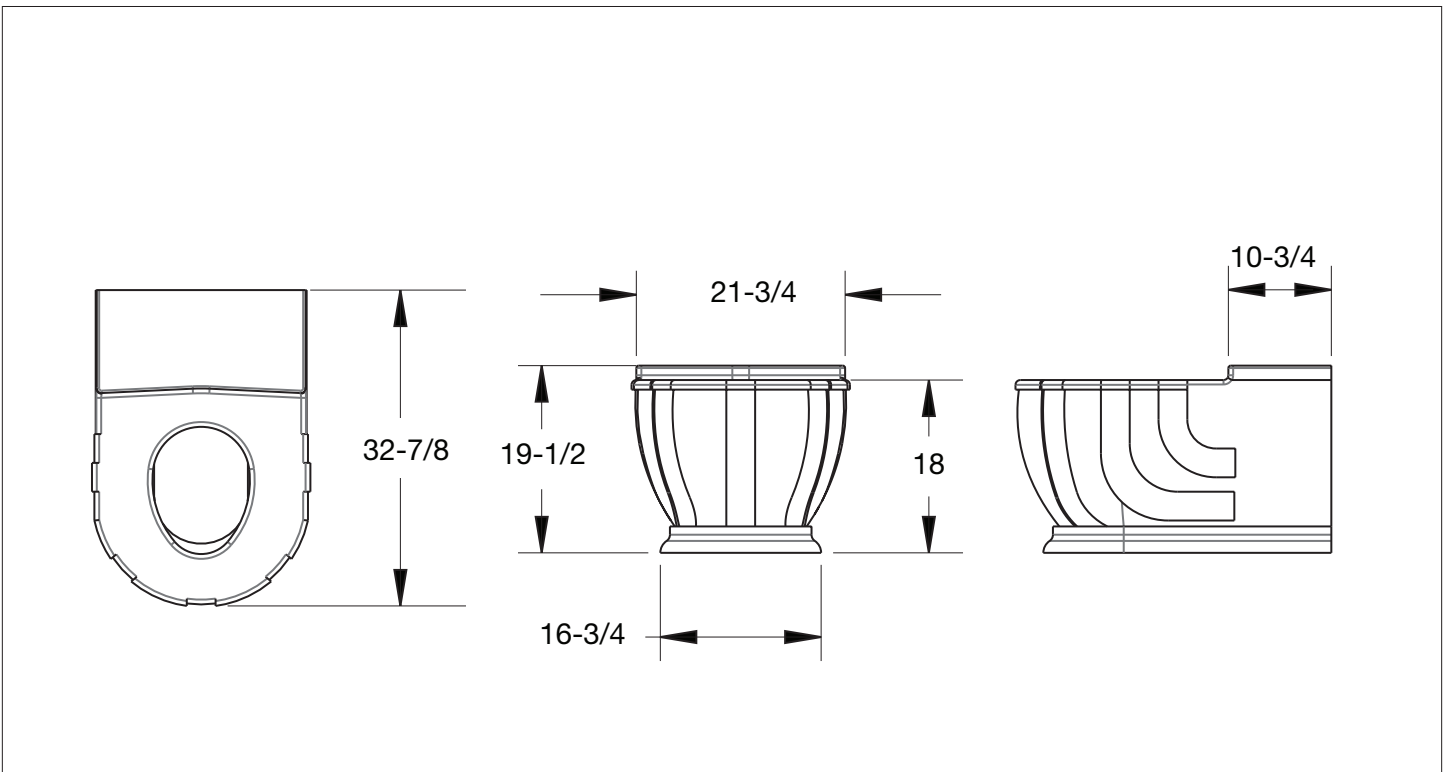

The measurements shown are for reference only. Products and specifications shown are subject to change without notice.

Rev A