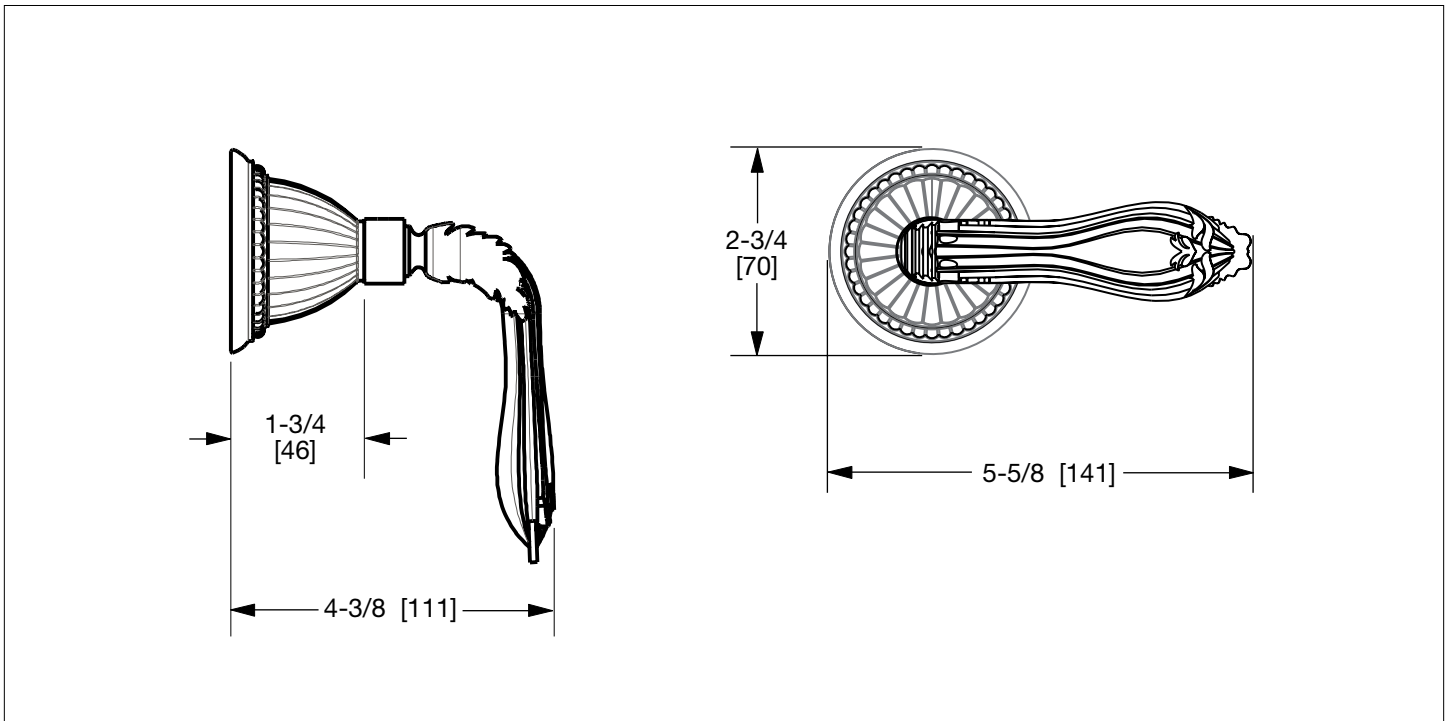

The measurements shown are for reference only. Products and specifications shown are subject to change without notice.

Rev A