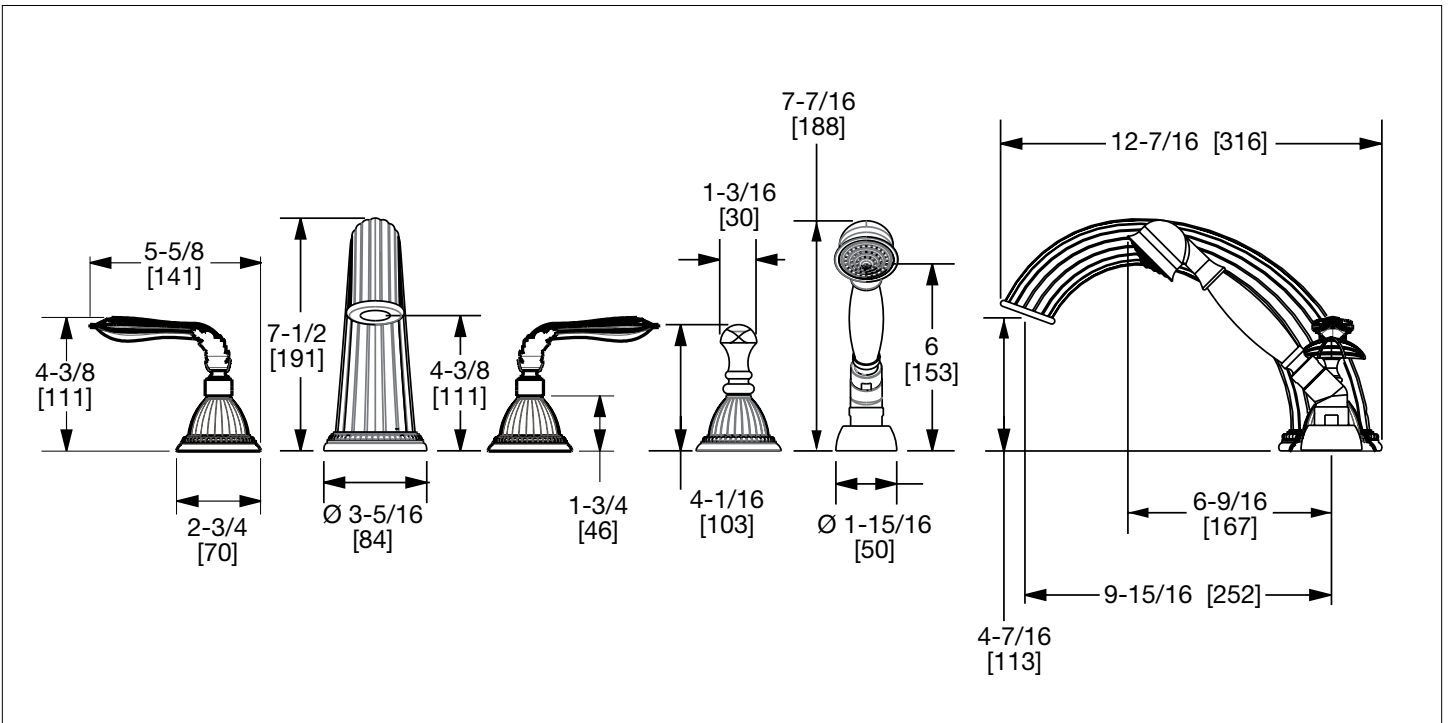

The measurements shown are for reference only. Products and specifications shown are subject to change without notice.

Rev A