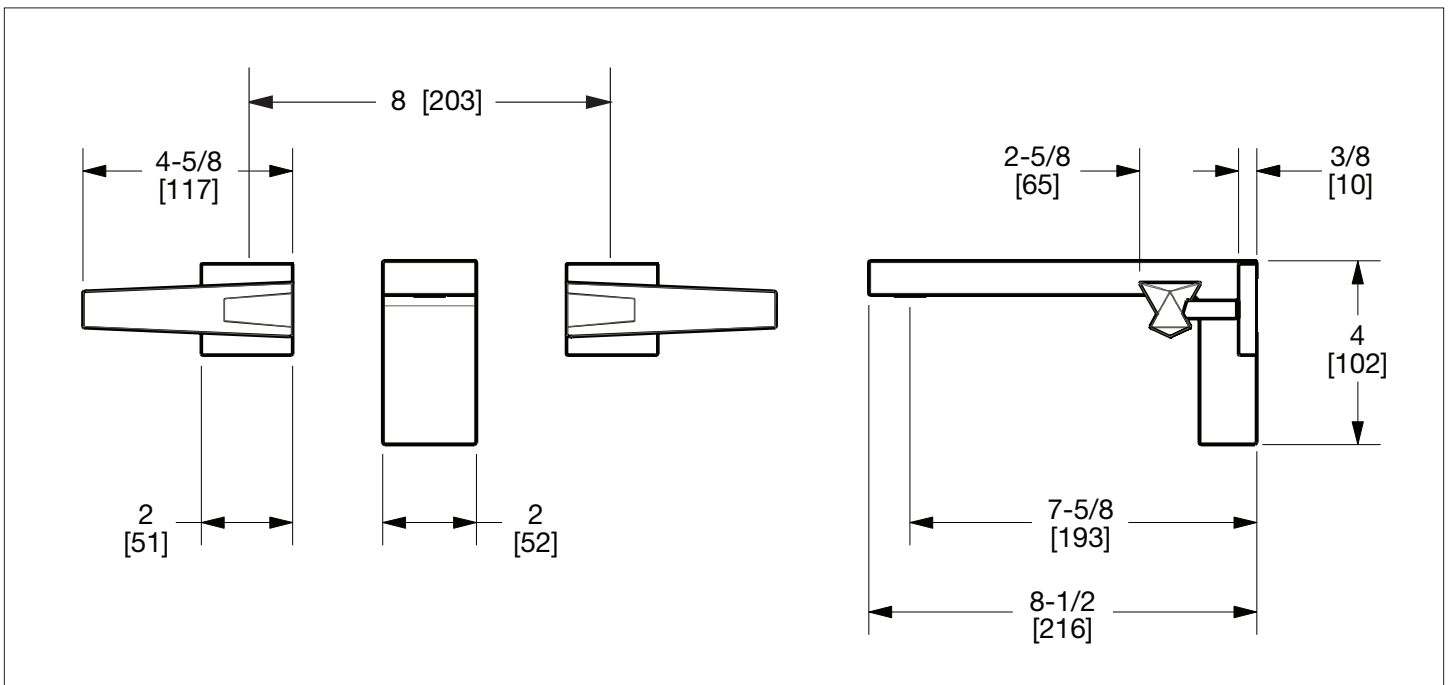

The measurements shown are for reference only. Products and specifications shown are subject to change without notice.

REV A