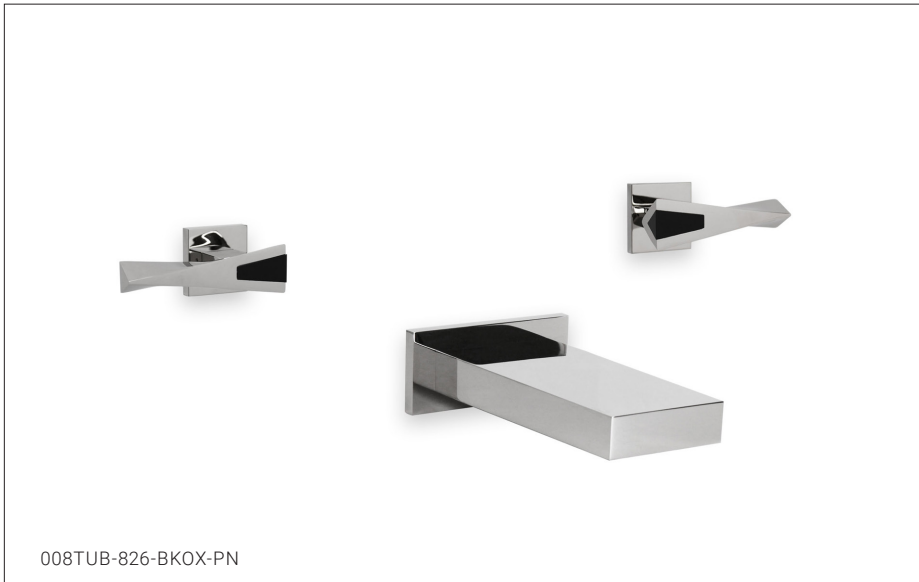

SHERLE WAGNER INTERNATIONAL

BLOCK WITH STONE INSERT ARCO LEVER WALL MOUNT TUB SET 008TUB-826-XXXX-XX

PRODUCT FEATURES

- o Available in all Sherle Wagner International finishes
- o Solid brass/bronze construction
- o Full flow
- o Recommended 12" spread. Can be installed 8"-16"
- o Refer to stone chart for standard stone insert, contact SWI representative for custom stone options
- o Required add-ons for installation:
 (2) 1/2" washerless 1/4 turn ceramic valves
 In wall 1/2" (un-piped) valve