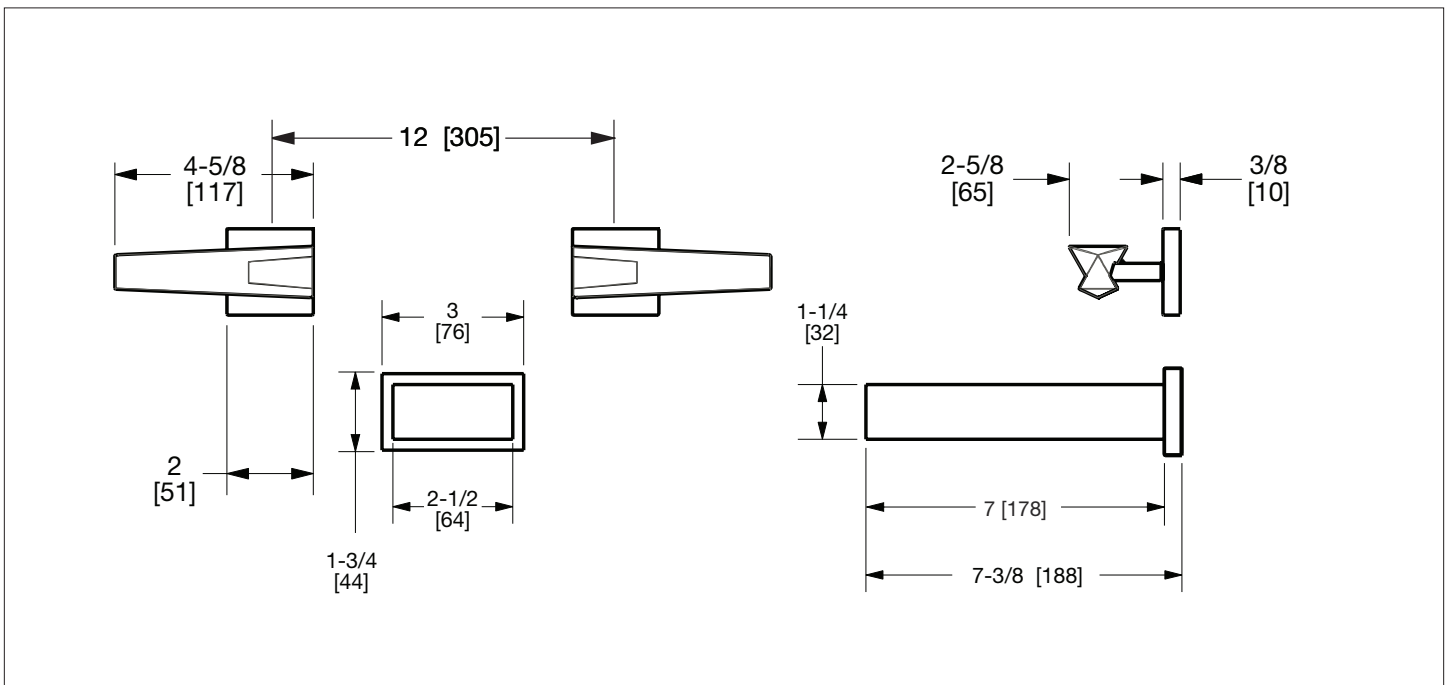

The measurements shown are for reference only. Products and specifications shown are subject to change without notice.

REV A