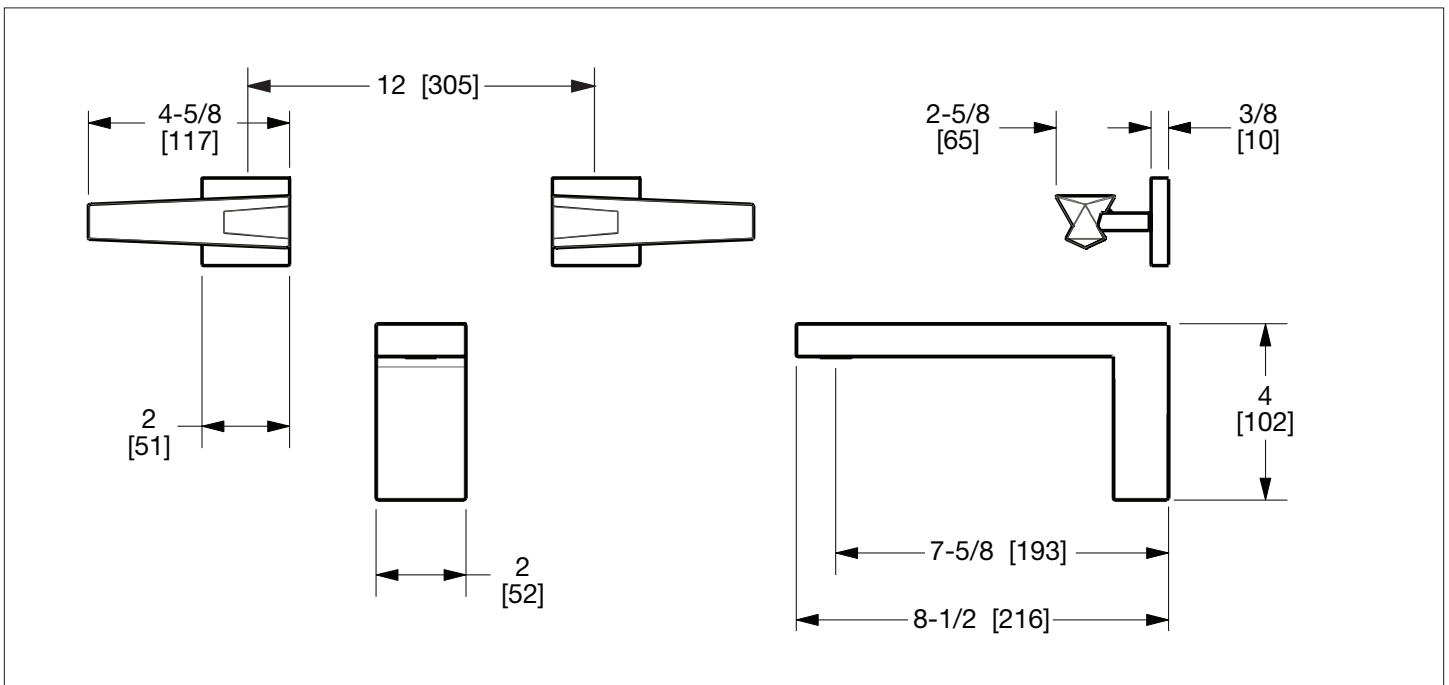

The measurements shown are for reference only. Products and specifications shown are subject to change without notice.

REV A