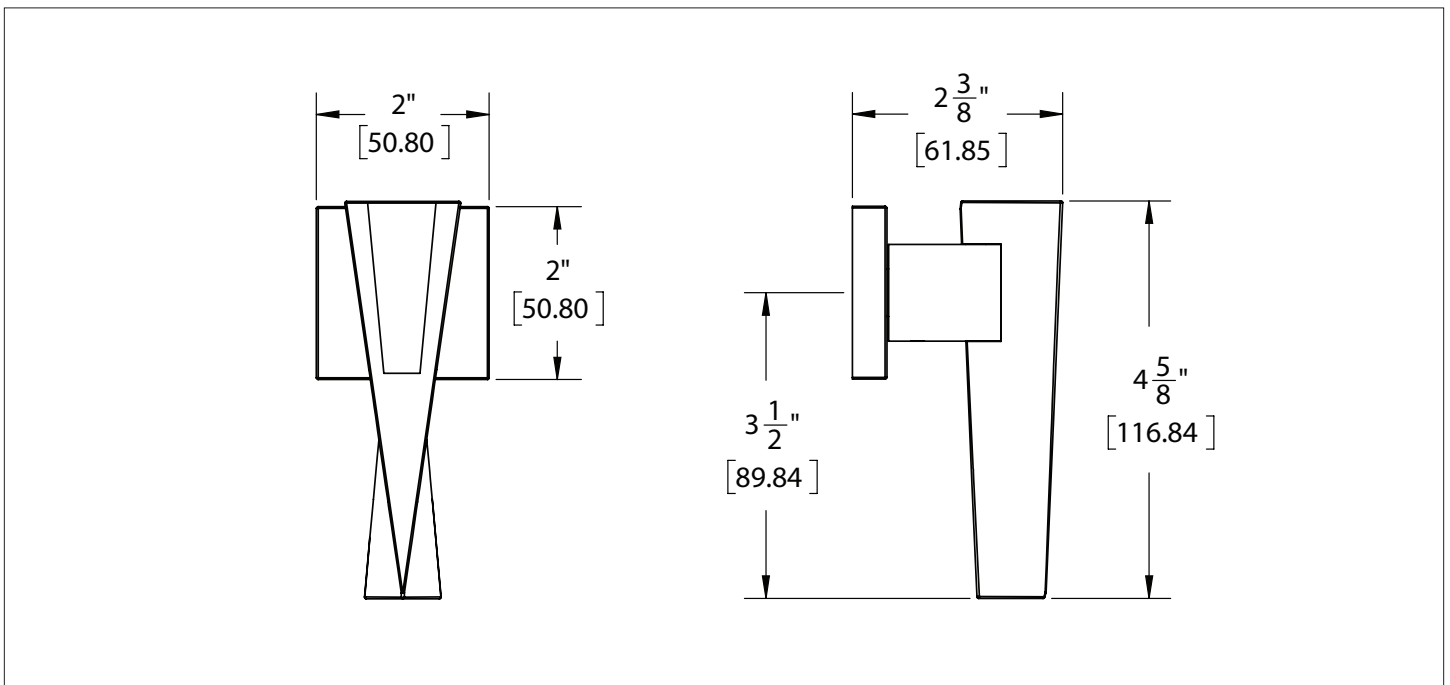

The measurements shown are for reference only. Products and specifications shown are subject to change without notice.

REV A