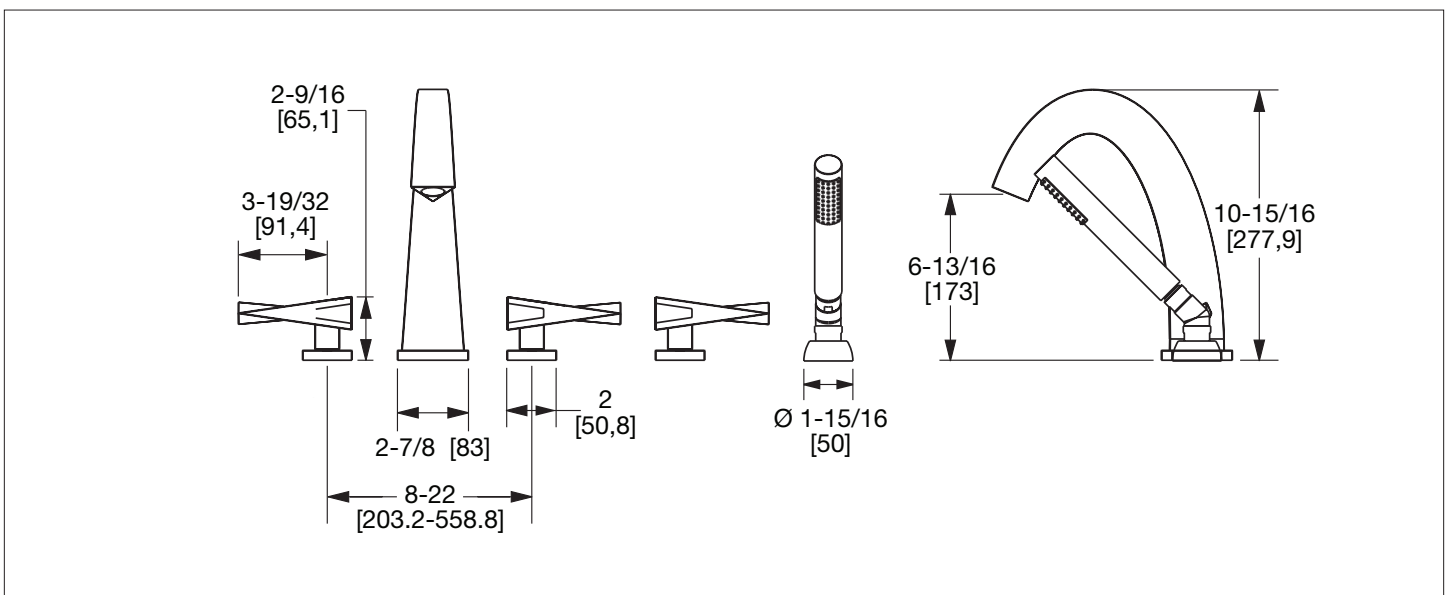

SHERLE WAGNER INTERNATIONAL

ARCO WITH STONE INSERT ARCO LEVER DECK MOUNT TUB SHOWER SET 008DTS308-XXXX-XX

008DTS308-MALA-CP

PRODUCT FEATURES

- o Available in all Sherle Wagner International finishes
- o Solid brass/bronze construction
- o Full flow
- o Includes (2) 1/2" washerless 1/4 turn ceramic valves
- o Includes (3) 72" braided hose 1/2" FNPT to 3/4" FNPT for diverter
- o Includes deckmount handshower
- o 1.8 gpm (6.8 L/min) handshower flowrate
- o Includes (1) 72" spiral handshower hose with vacuum break
- o Leader hose not included
- o Refer to stone chart for standard stone insert, contact sales associate for custom stone options
- o Optional: (2) 3/4" valves for increased flow, contact sales associate for details

The measurements shown are for reference only. Products and specifications shown are subject to change without notice.

Rev A