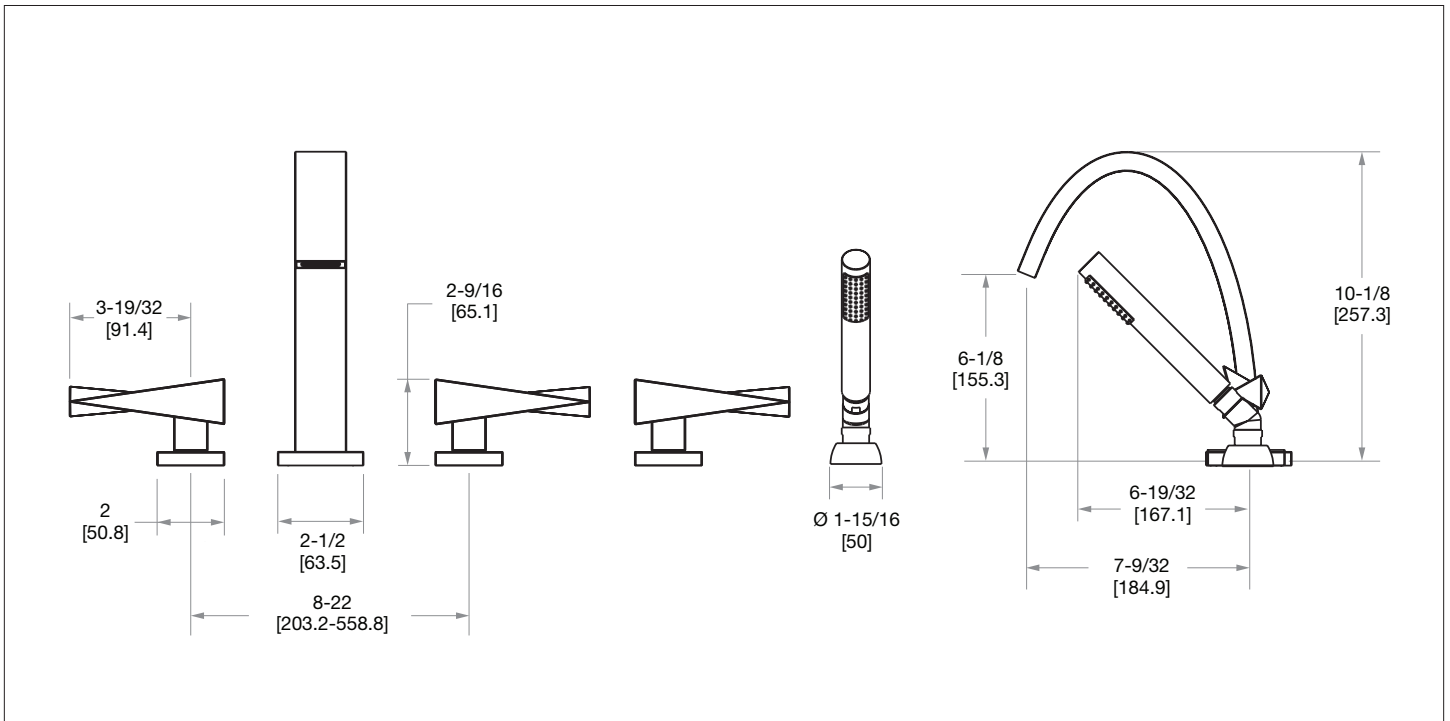

SHERLE WAGNER INTERNATIONAL

AQUEDUCT WITH ARCO LEVER DECK MOUNT TUB SHOWER SET 008DTS302-XX

008DTS302-CP

PRODUCT FEATURES

- o Available in all Sherle Wagner International finishes
- o Solid brass/bronze construction
- o Full flow
- o Includes (2) 1/2" washerless 1/4 turn ceramic valves
- o Includes (3) 72" braided hose 1/2" FNPT to 3/4" FNPT for diverter
- o Includes deckmount handshower
- o 1.8 gpm (6.8 L/min) handshower flowrate
- o Includes (1) 72" spiral handshower hose with vacuum break
- o Leader hose not included

The measurements shown are for reference only. Products and specifications shown are subject to change without notice.

Rev A