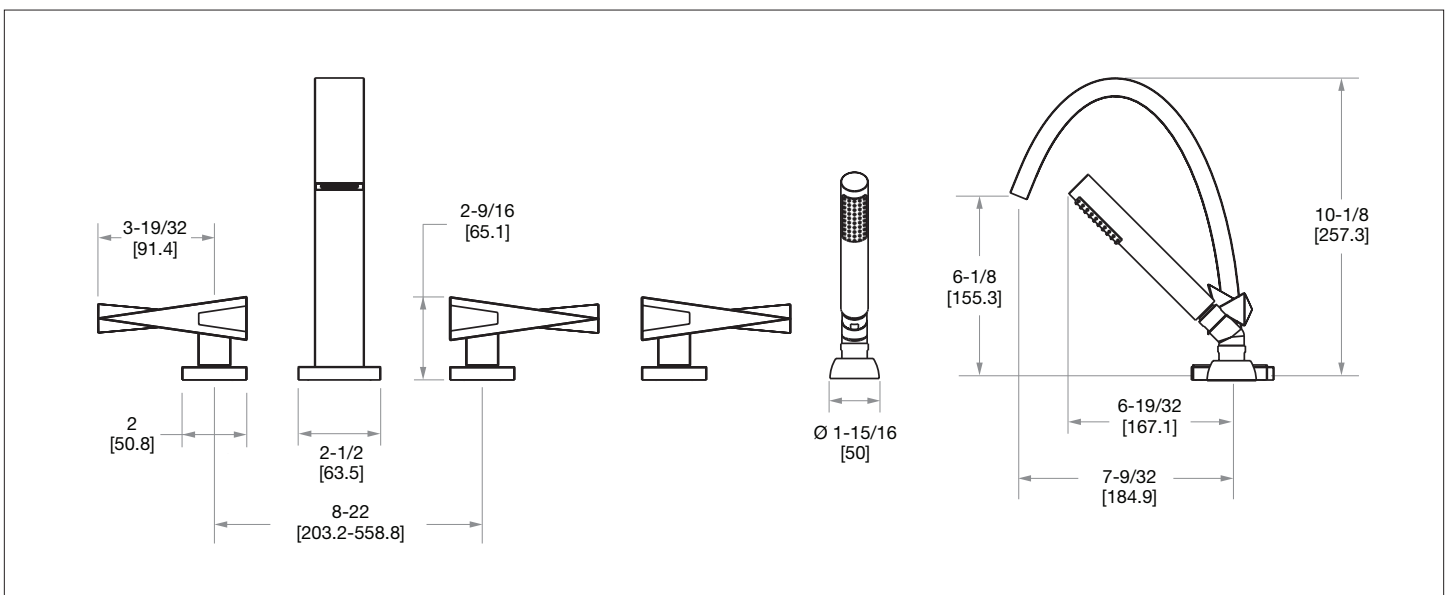

The measurements shown are for reference only. Products and specifications shown are subject to change without notice.

Rev A