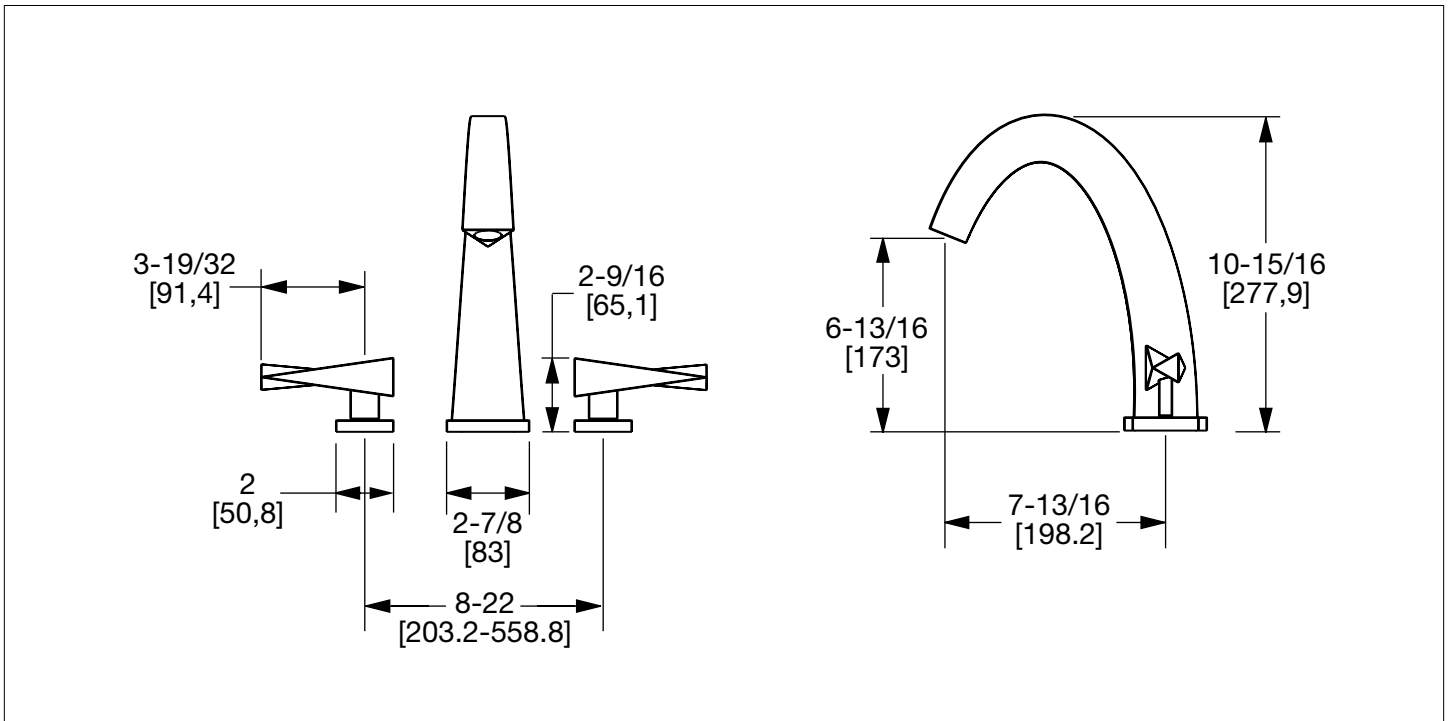

The measurements shown are for reference only. Products and specifications shown are subject to change without notice.

Rev A