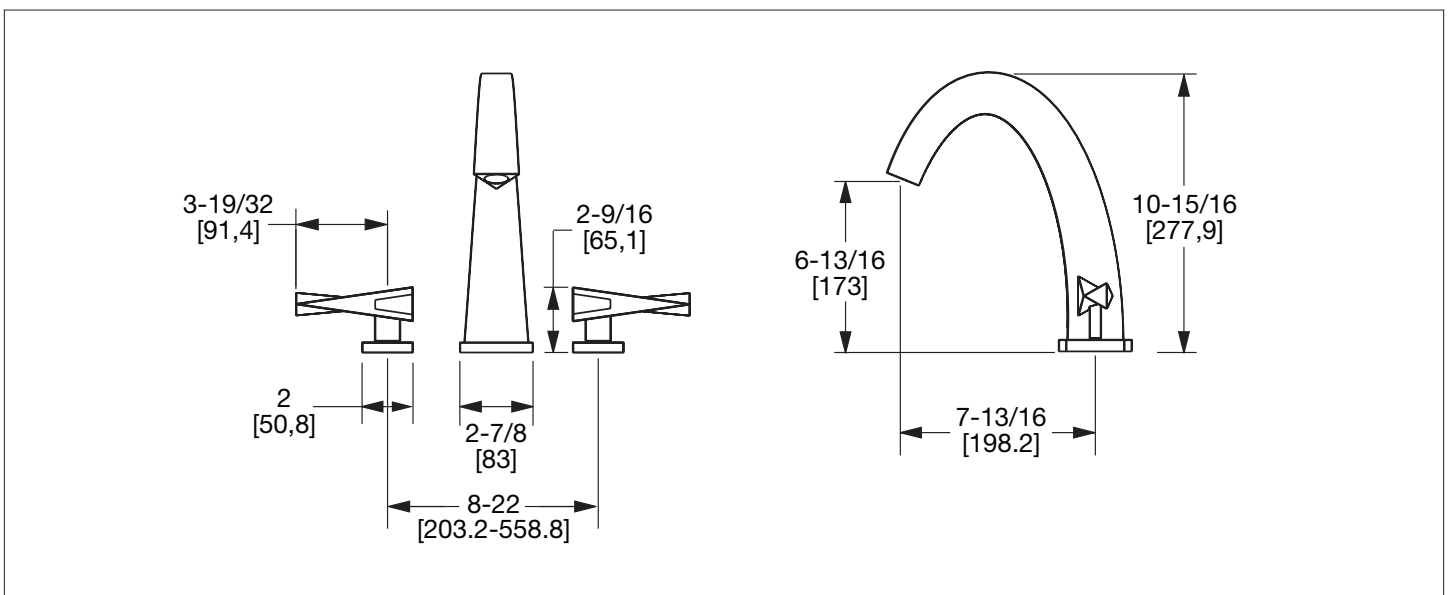

SHERLE WAGNER INTERNATIONAL

ARCO WITH STONE INSERT ARCO LEVER DECK MOUNT TUB SET 008DKT308-XXXX-XX

PRODUCT FEATURES

- o Available in all Sherle Wagner International finishes
- o Solid brass/bronze construction
- o Full flow
- o Includes (2) 1/2" washerless 1/4 turn ceramic valves
- o Includes (2) 7/2" braided hose 1/2" FNPT to 3/4" FNPT for diverter
- o Refer to stone chart for standard stone insert, contact sales associate for custom stone options
- o Optional: (2) 3/4" valves for increased flow, contact sales associate for details

The measurements shown are for reference only. Products and specifications shown are subject to change without notice.

Rev A