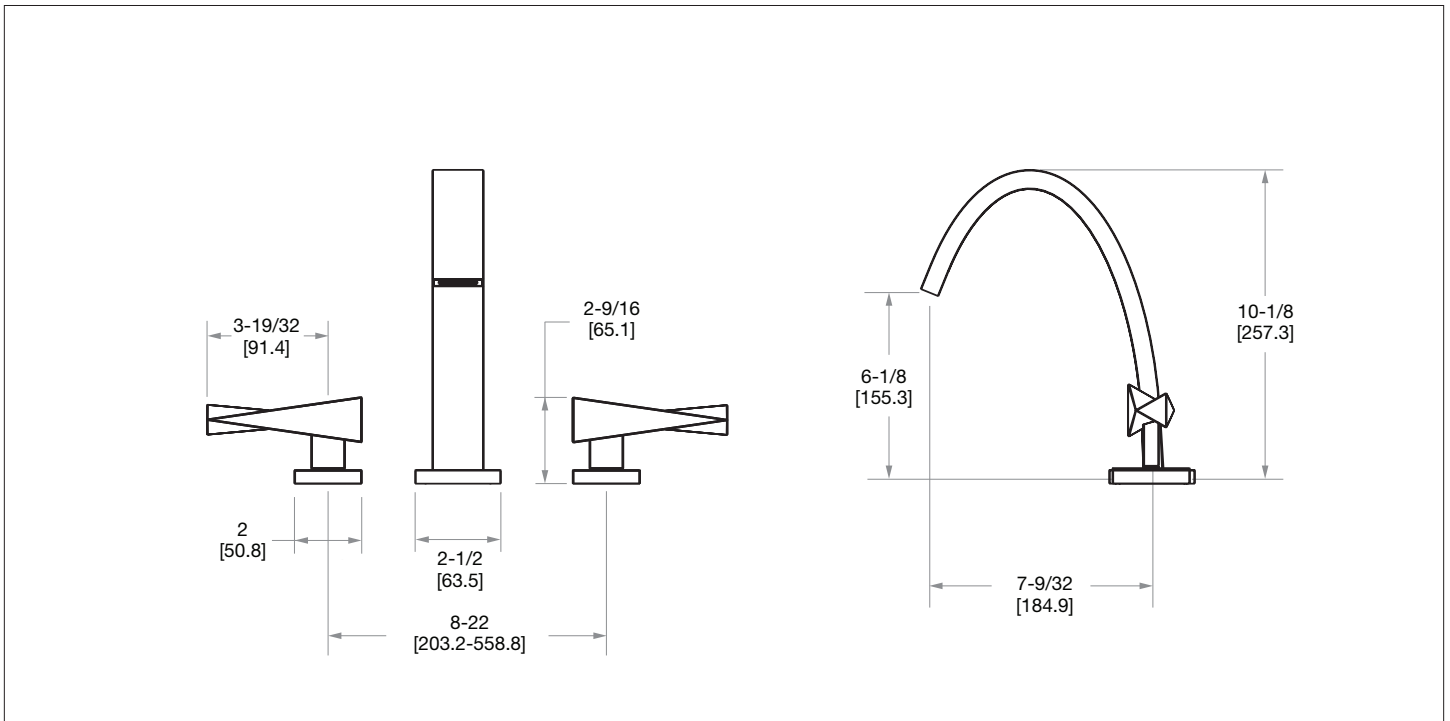

SHERLE WAGNER INTERNATIONAL

AQUEDUCT WITH ARCO LEVER DECK MOUNT TUB SET 008DKT302-XX

PRODUCT FEATURES

- o Available in all Sherle Wagner International finishes
- o Solid brass/bronze construction
- o Full flow
- o Includes (2) 1/2" washerless 1/4 turn ceramic valves
- o Includes (2) 72" braided hose 1/2" FNPT to 3/4" FNPT for diverter
- o Optional: (2) 3/4" valves for increased flow, contact sales associate for details

The measurements shown are for reference only. Products and specifications shown are subject to change without notice.

Rev A