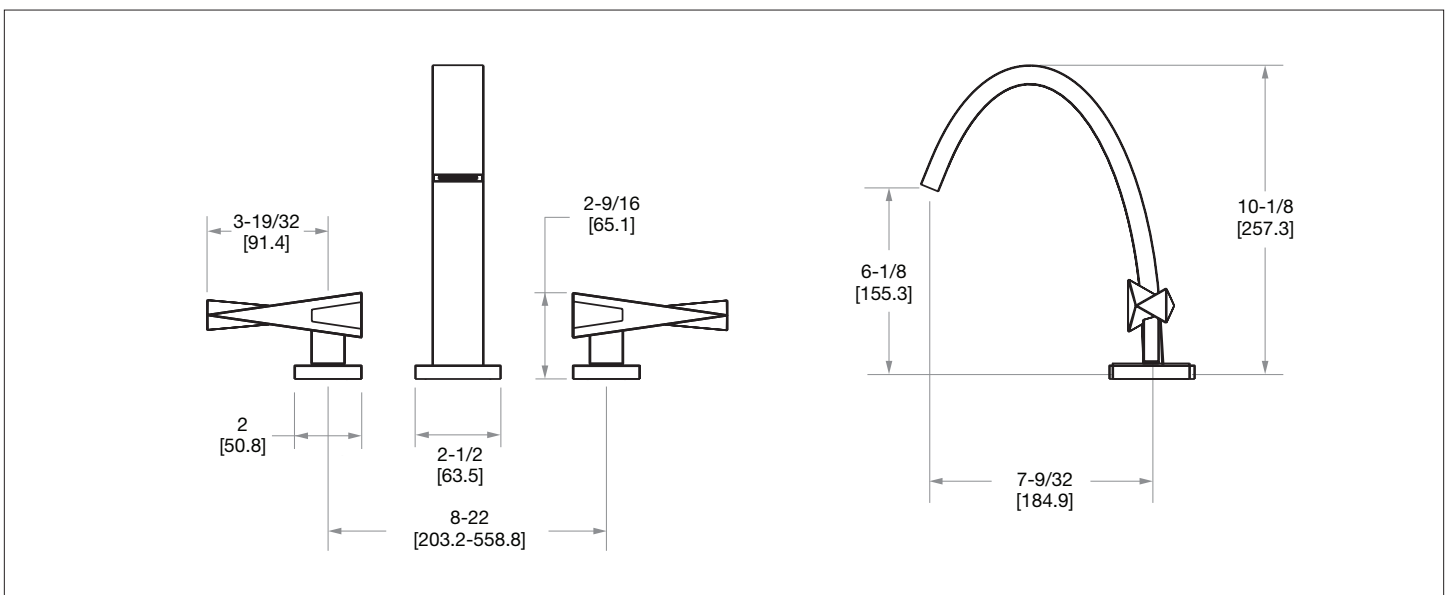

SHERLE WAGNER INTERNATIONAL

AQUEDUCT WITH STONE INSERT ARCO LEVER DECK MOUNT TUB SET 008DKT302-XXXX-XX

PRODUCT FEATURES

- o Available in all Sherle Wagner International finishes
- o Solid brass/bronze construction
- o Full flow
- o Includes (2) 1/2" washerless 1/4 turn ceramic valves
- o Includes (2) 7/2" braided hose 1/2" FNPT to 3/4" FNPT for diverter
- o Refer to stone chart for standard stone insert, contact sales associate for custom stone options
- o Optional: (2) 3/4" valves for increased flow, contact sales associate for details

The measurements shown are for reference only. Products and specifications shown are subject to change without notice.

Rev A