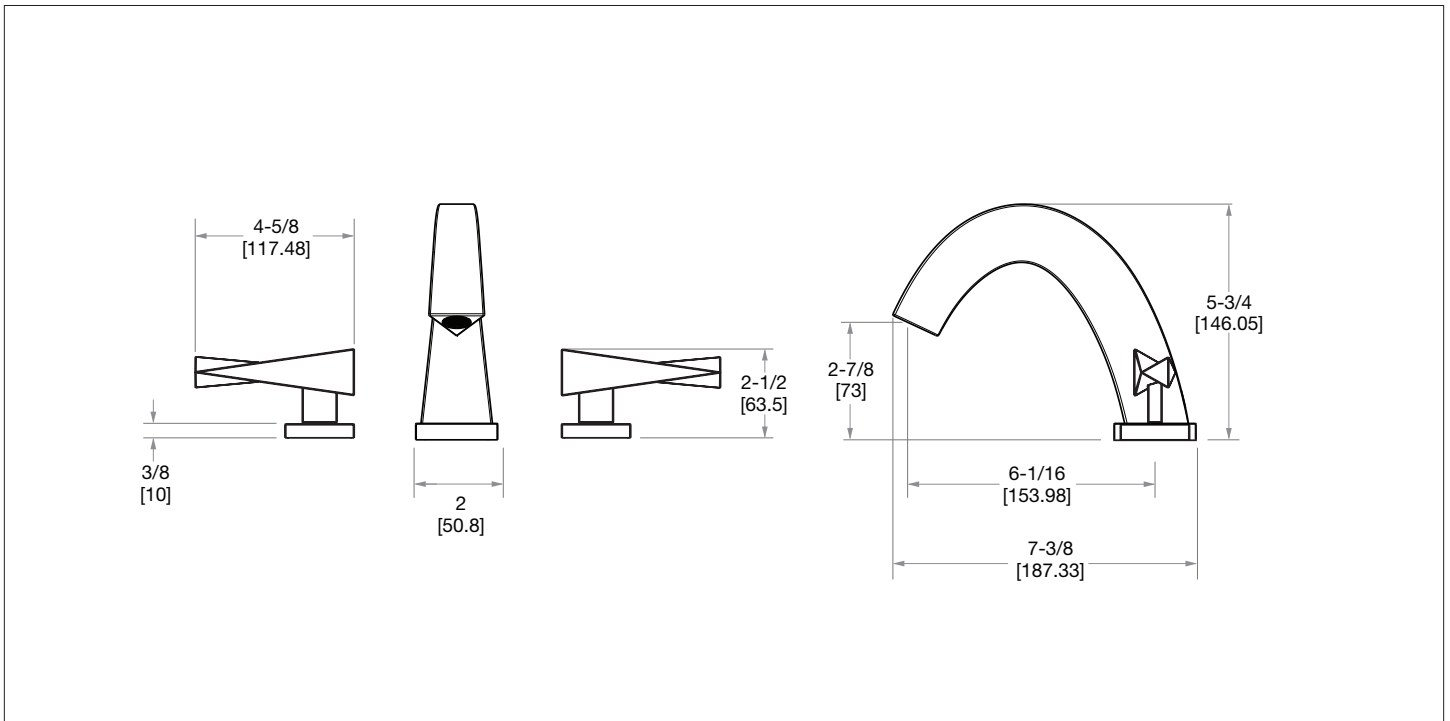

SHERLE WAGNER INTERNATIONAL

SHORT ARCO WITH ARCO LEVER FAUCET SET 008BSN108-S-XX

PRODUCT FEATURES

- o Available in all Sherle Wagner International finishes
- o Solid brass/bronze construction
- o 1.0 gpm (3.8 L/min) flow rate
- o Includes (2) 1/2" washerless 1/4 turn ceramic valves
- o Includes (2) flexible hoses 1/2" FIP x 1/2" FIP x 12" length
- o Includes gaskets and tee fitting
- o Standard push pop-up waste assembly
- o Recommended 12" spread. Can be installed 8"-16"

The measurements shown are for reference only. Products and specifications shown are subject to change without notice.

Rev A