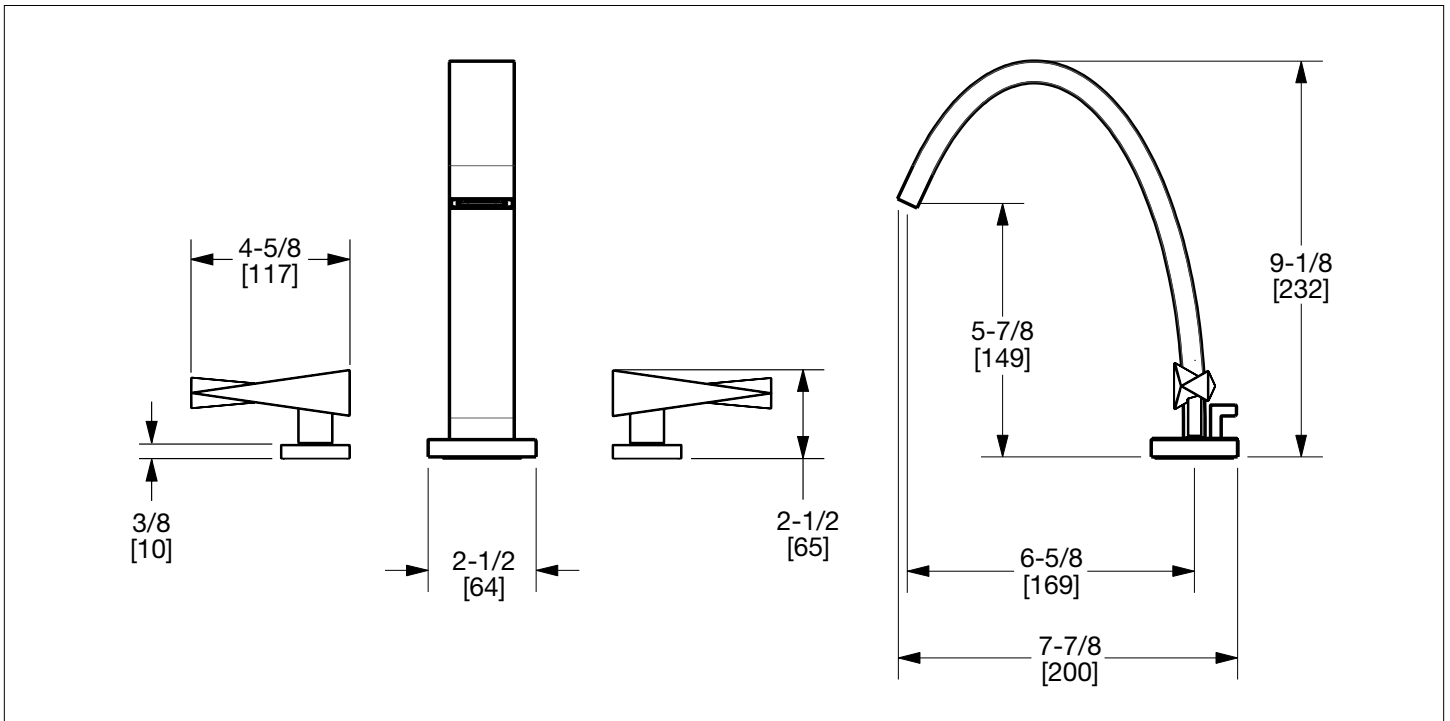

The measurements shown are for reference only. Products and specifications shown are subject to change without notice.

Rev A