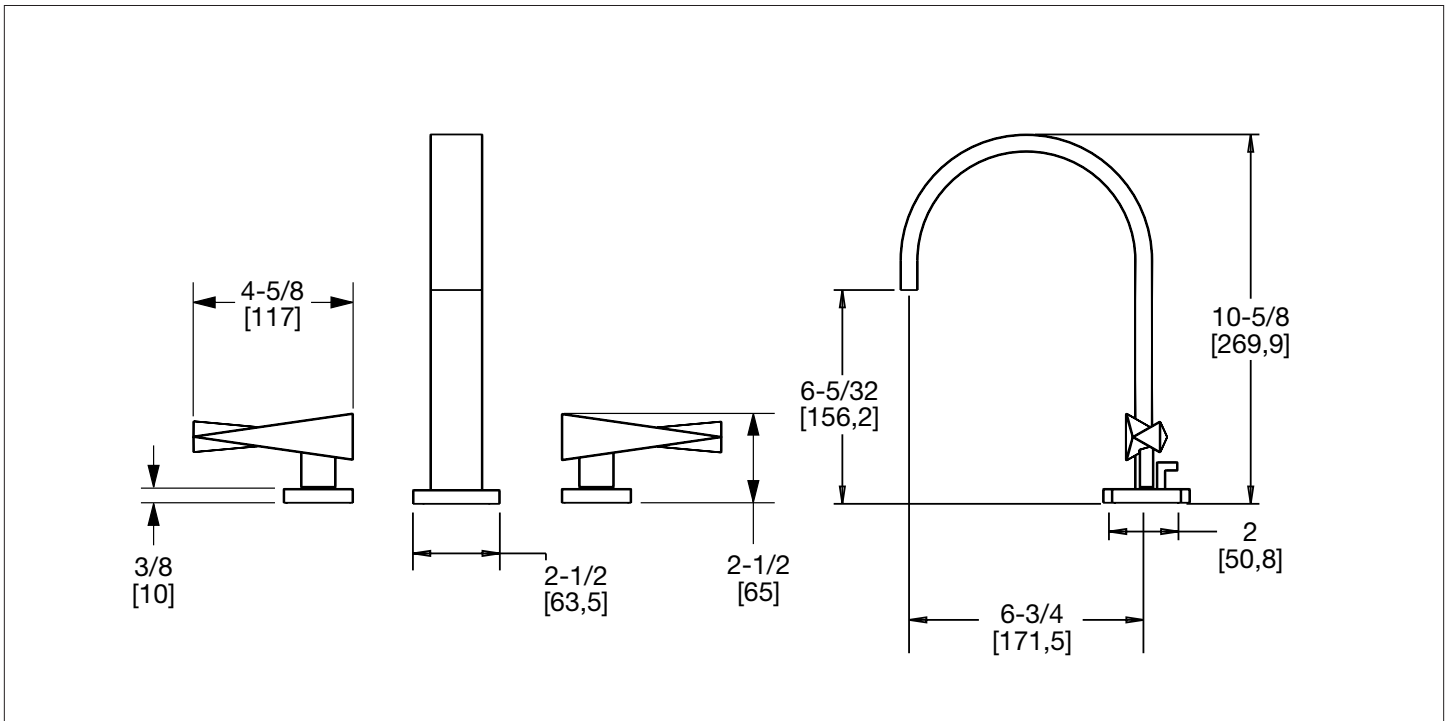

The measurements shown are for reference only. Products and specifications shown are subject to change without notice.

Rev A