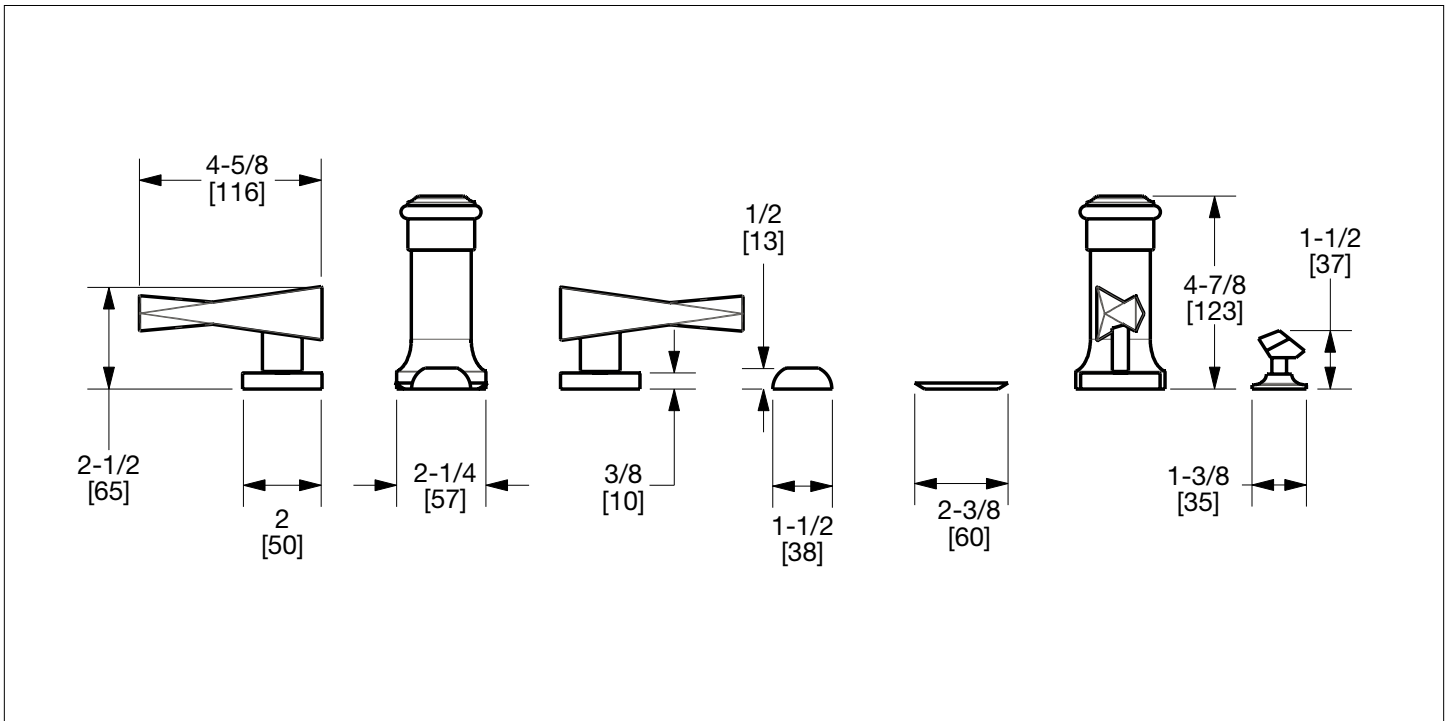

The measurements shown are for reference only. Products and specifications shown are subject to change without notice.

Rev A