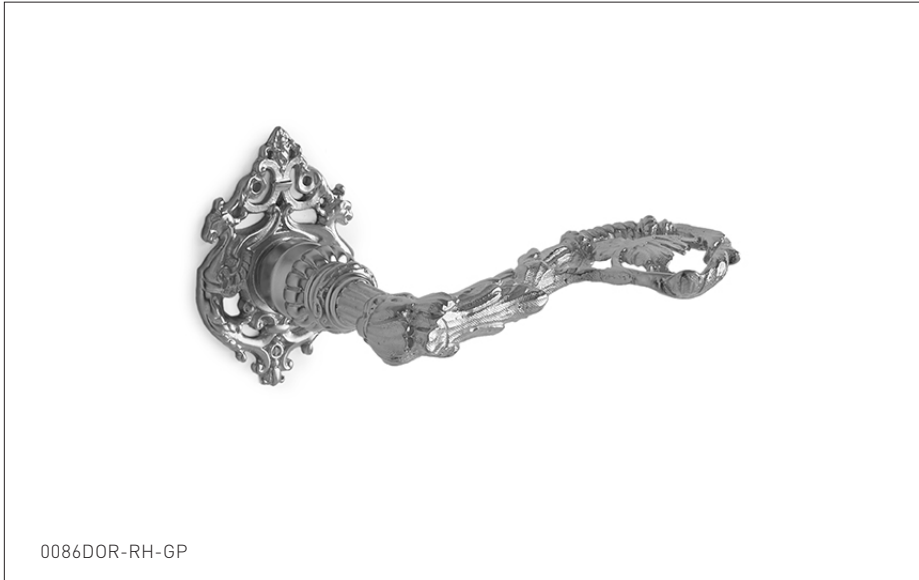

SHERLE WAGNER INTERNATIONAL

LEO DOOR LEVER 0086DOR-ZZ-XX

PRODUCT FEATURES

- o Available in all Sherle Wagner International finishes
- o Solid brass/bronze construction
- o Requires 7.3mm spindle
- o Inquire for custom spindle applications
- o Includes mounting hardware
- o Available in left hand LH or right hand RH