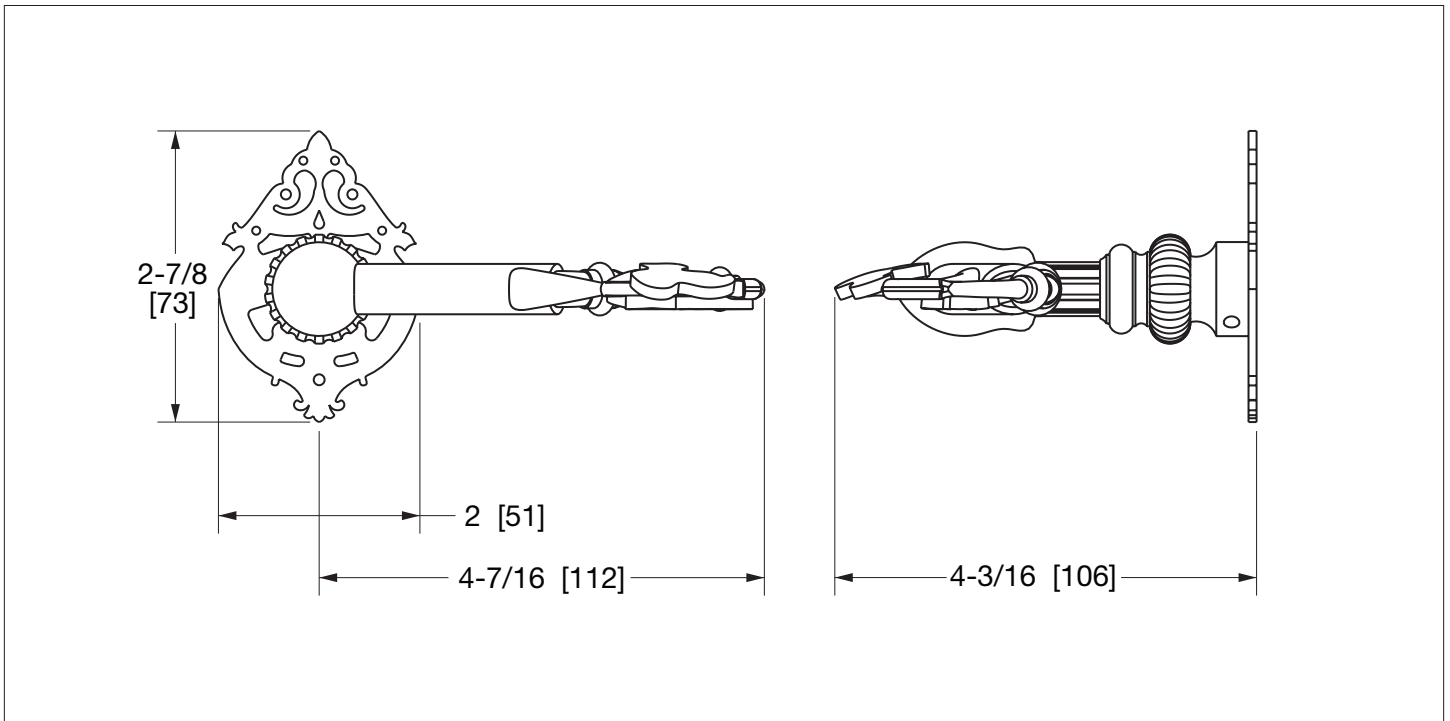

The measurements shown are for reference only. Products and specifications shown are subject to change without notice.

Rev A