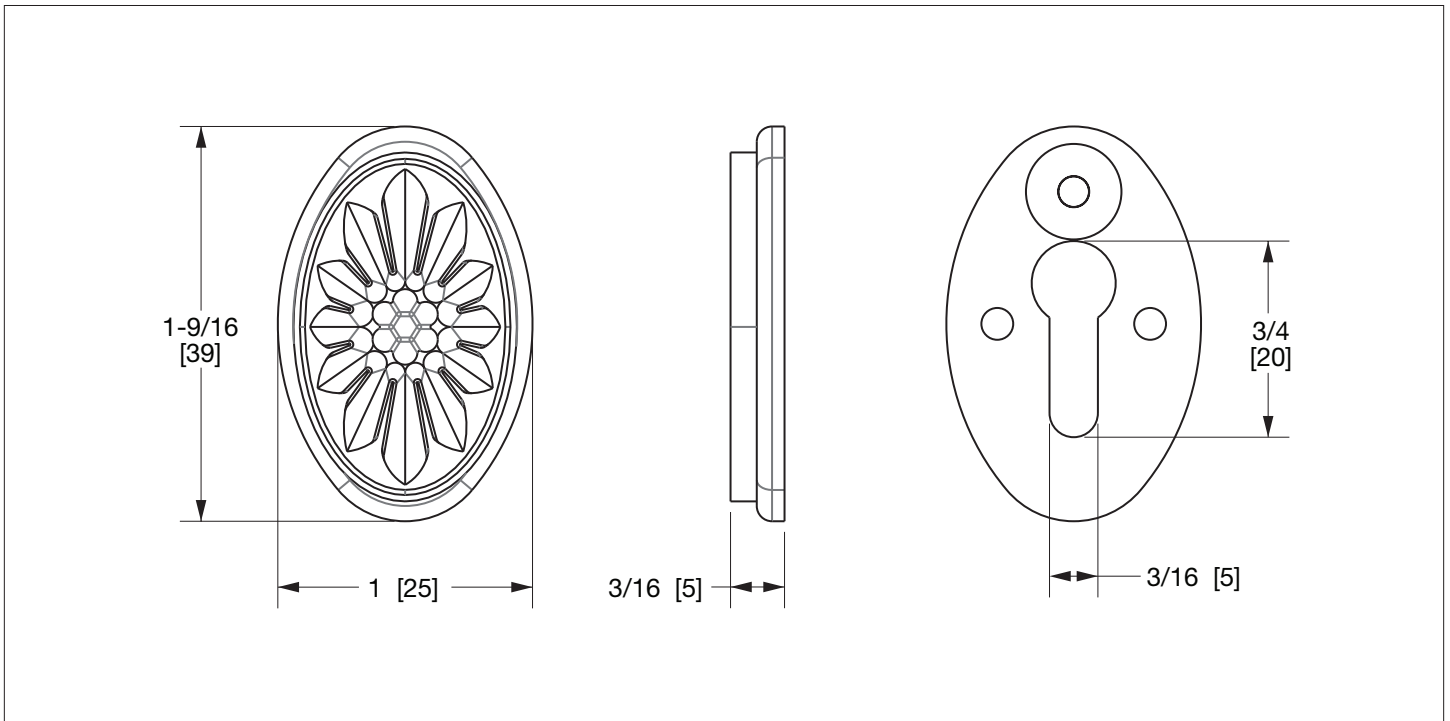

The measurements shown are for reference only. Products and specifications shown are subject to change without notice.

Rev B