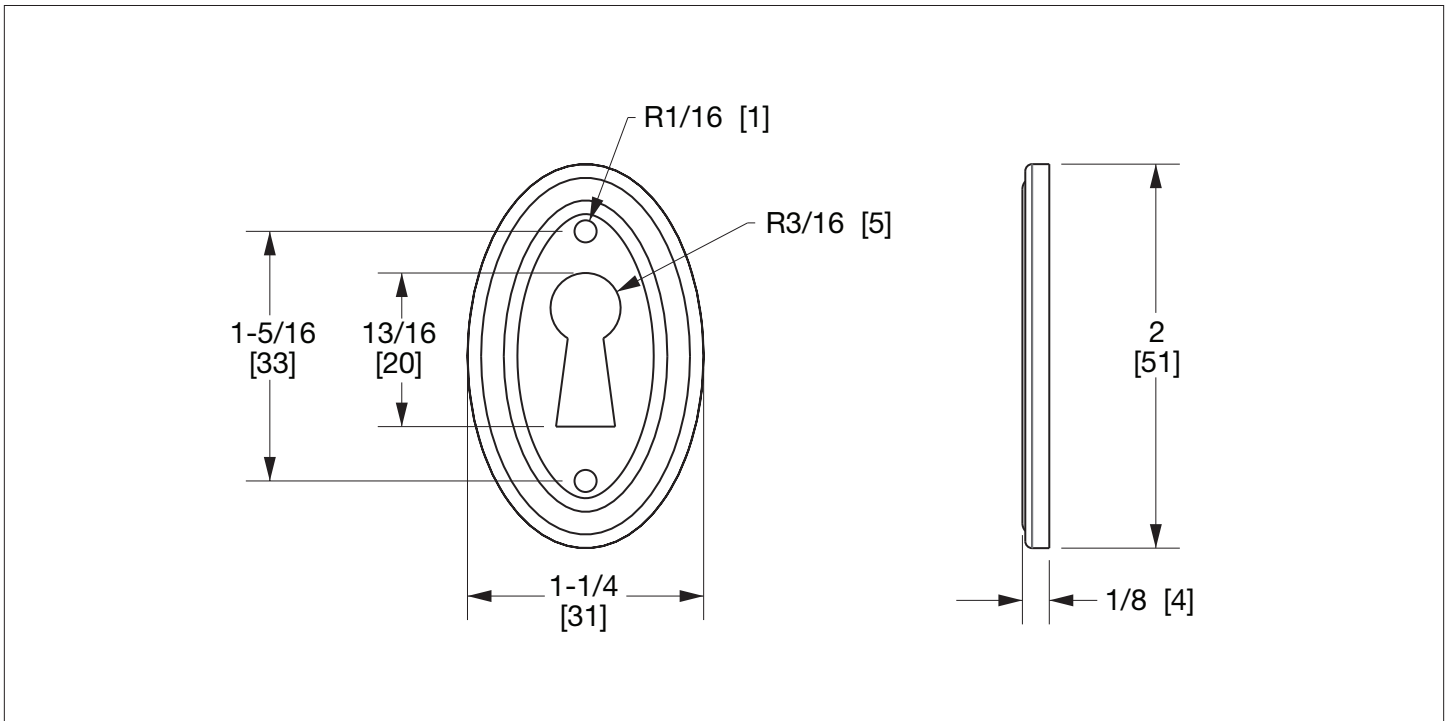

The measurements shown are for reference only. Products and specifications shown are subject to change without notice.

Rev B