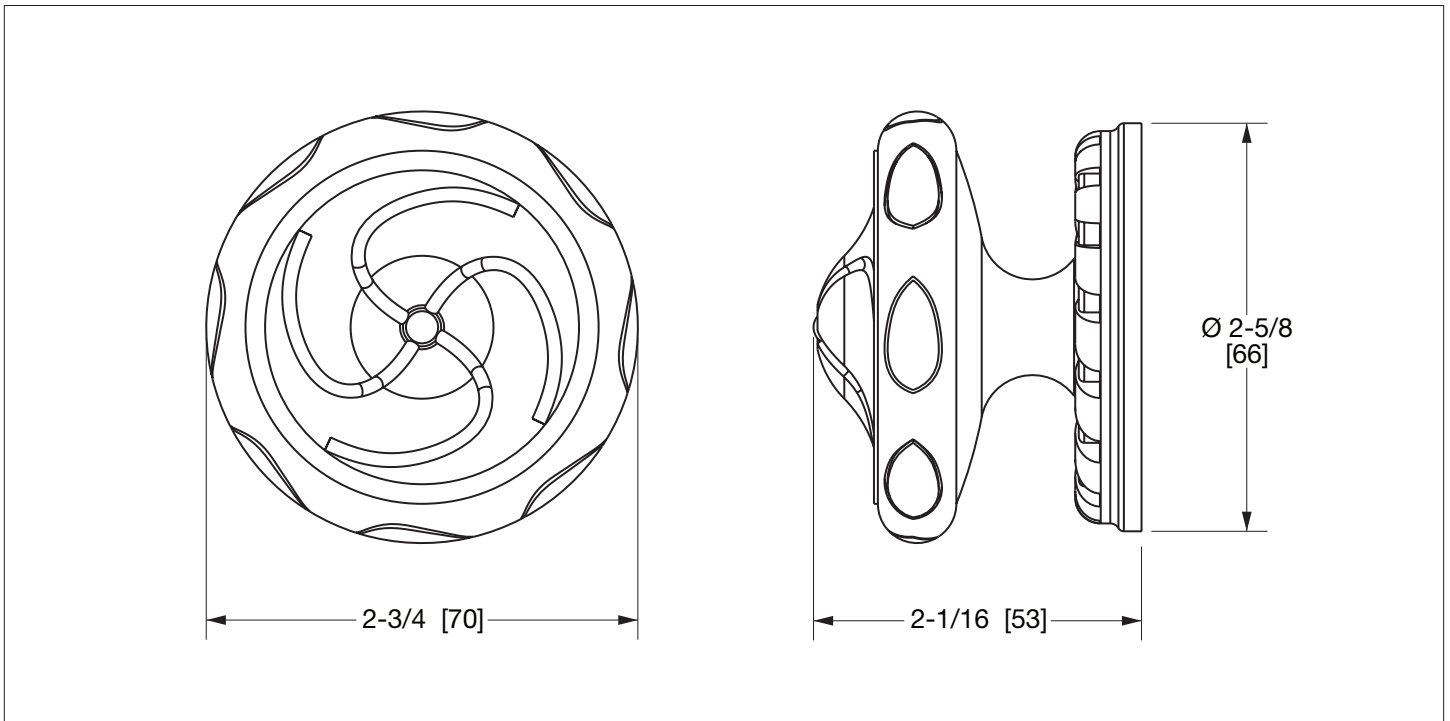

The measurements shown are for reference only. Products and specifications shown are subject to change without notice.

Rev A