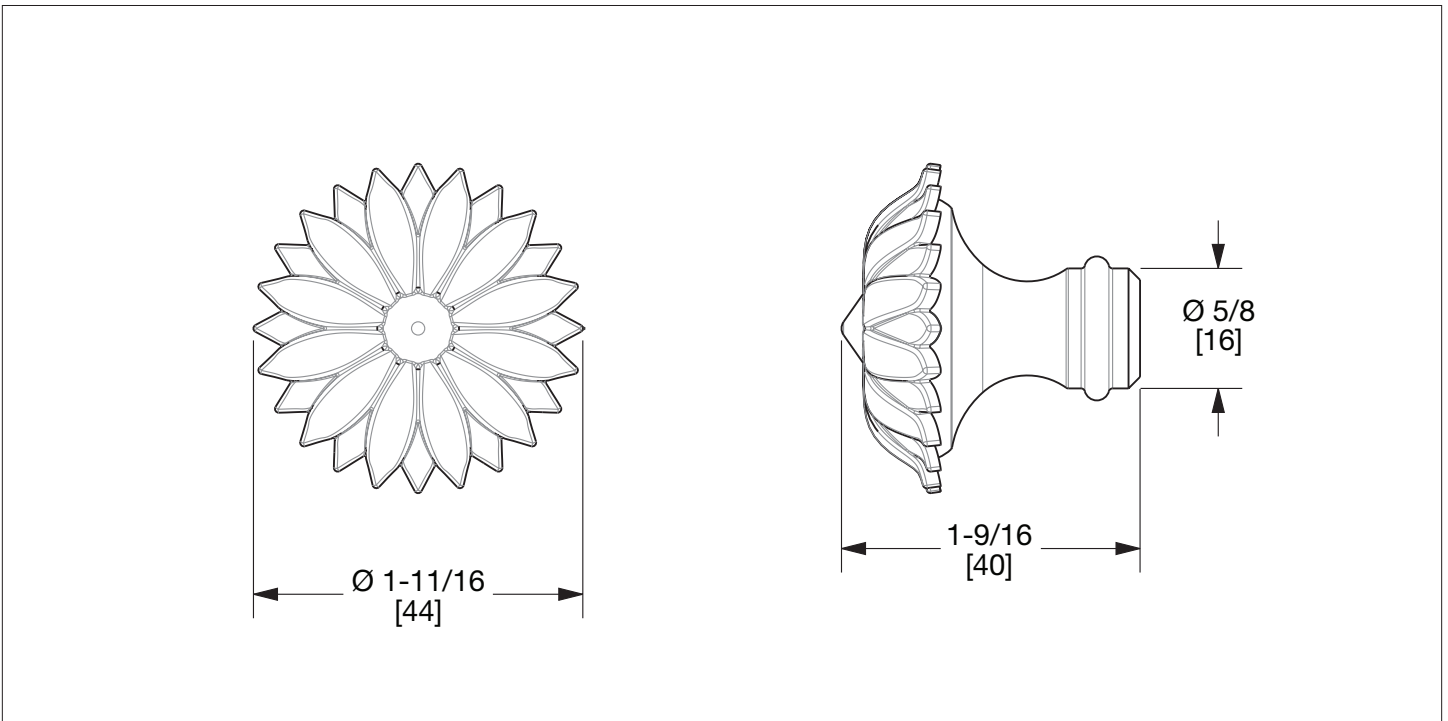

The measurements shown are for reference only. Products and specifications shown are subject to change without notice.

Rev A