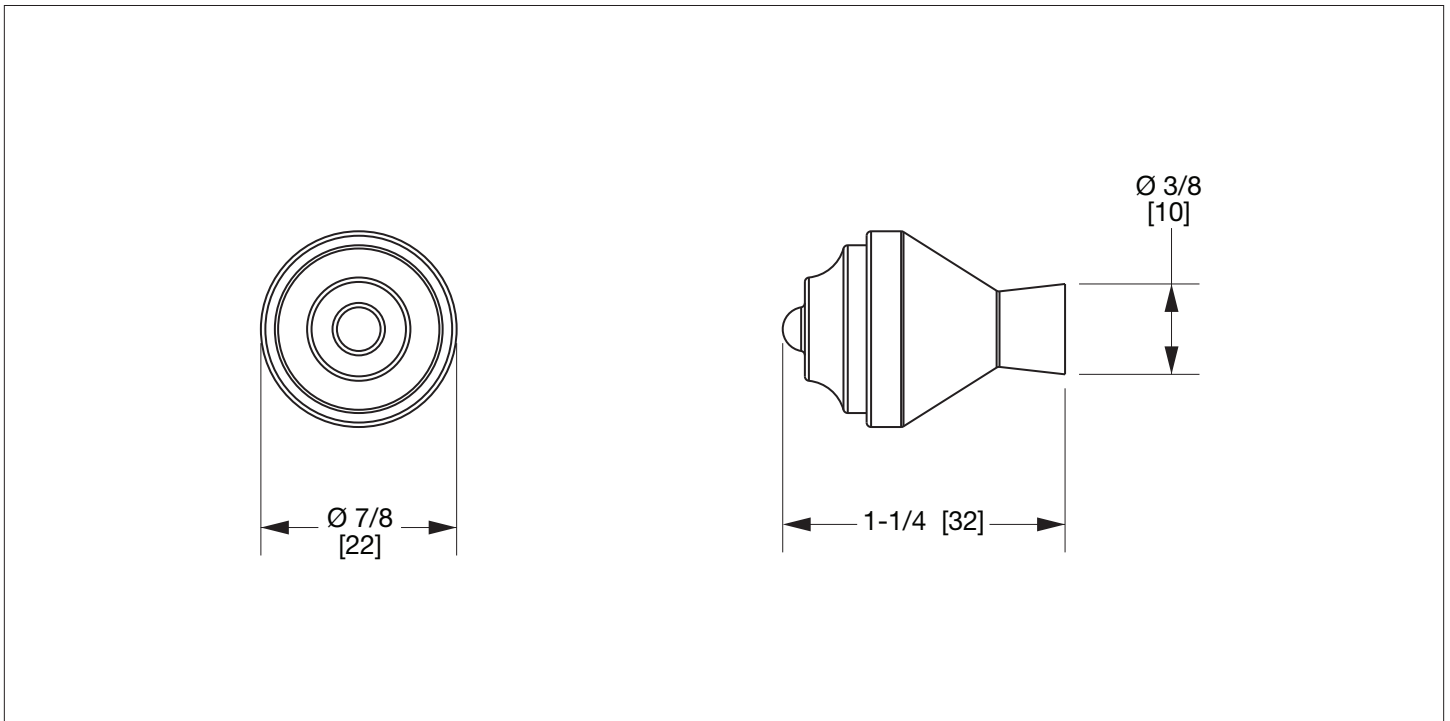

The measurements shown are for reference only. Products and specifications shown are subject to change without notice.

Rev A