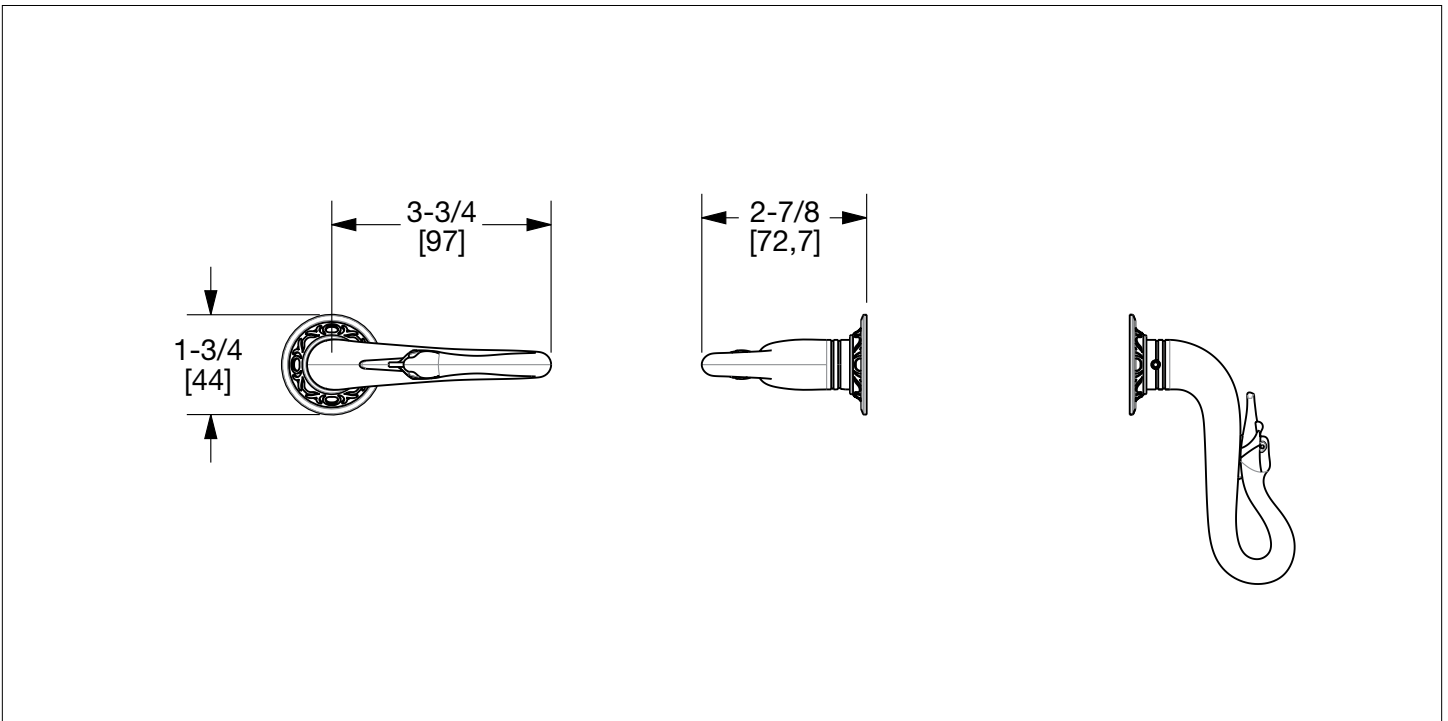

The measurements shown are for reference only. Products and specifications shown are subject to change without notice.

Rev A