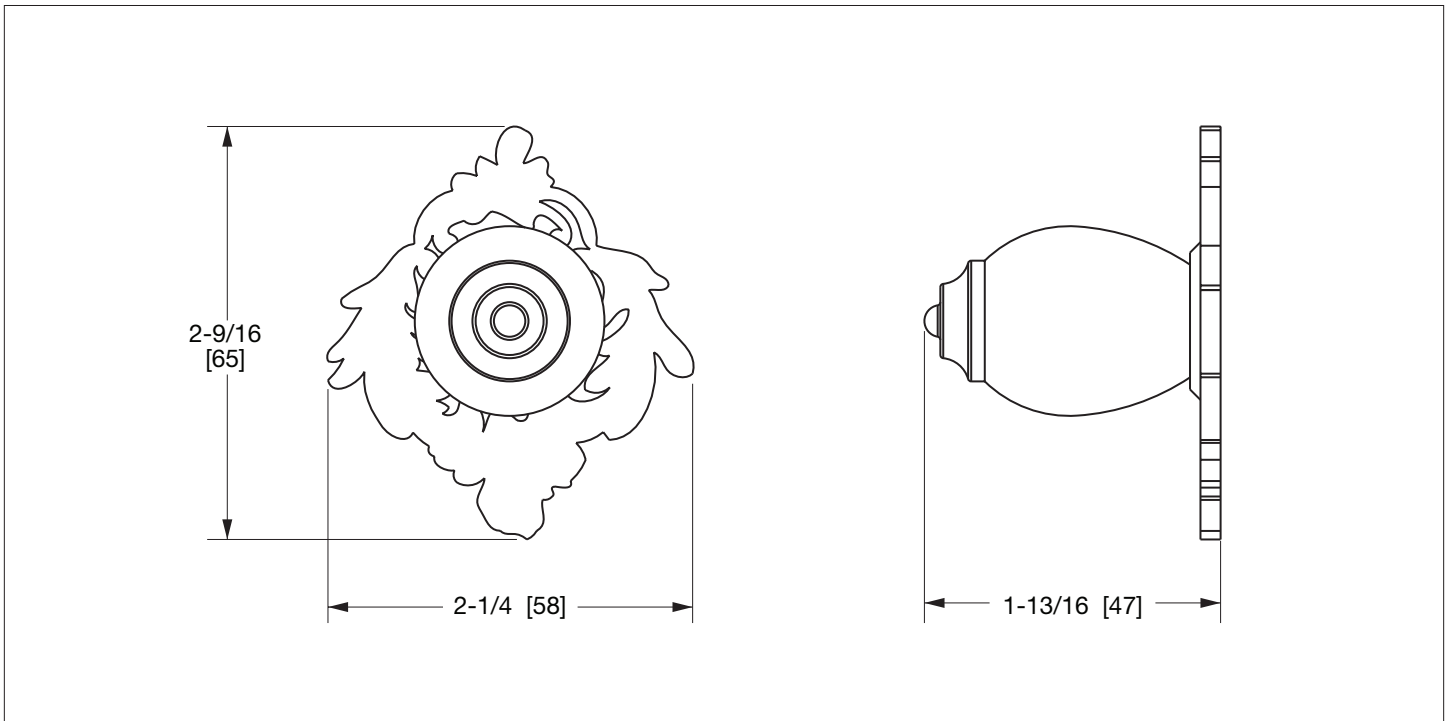

AVAILABLE SEMIPRECIOUS INSERTS

RKCR Rock Crystal

RSQU Rose Quartz

AMET Amethyst

BKOB Black Obsidian

The measurements shown are for reference only. Products and specifications shown are subject to change without notice.

Rev A