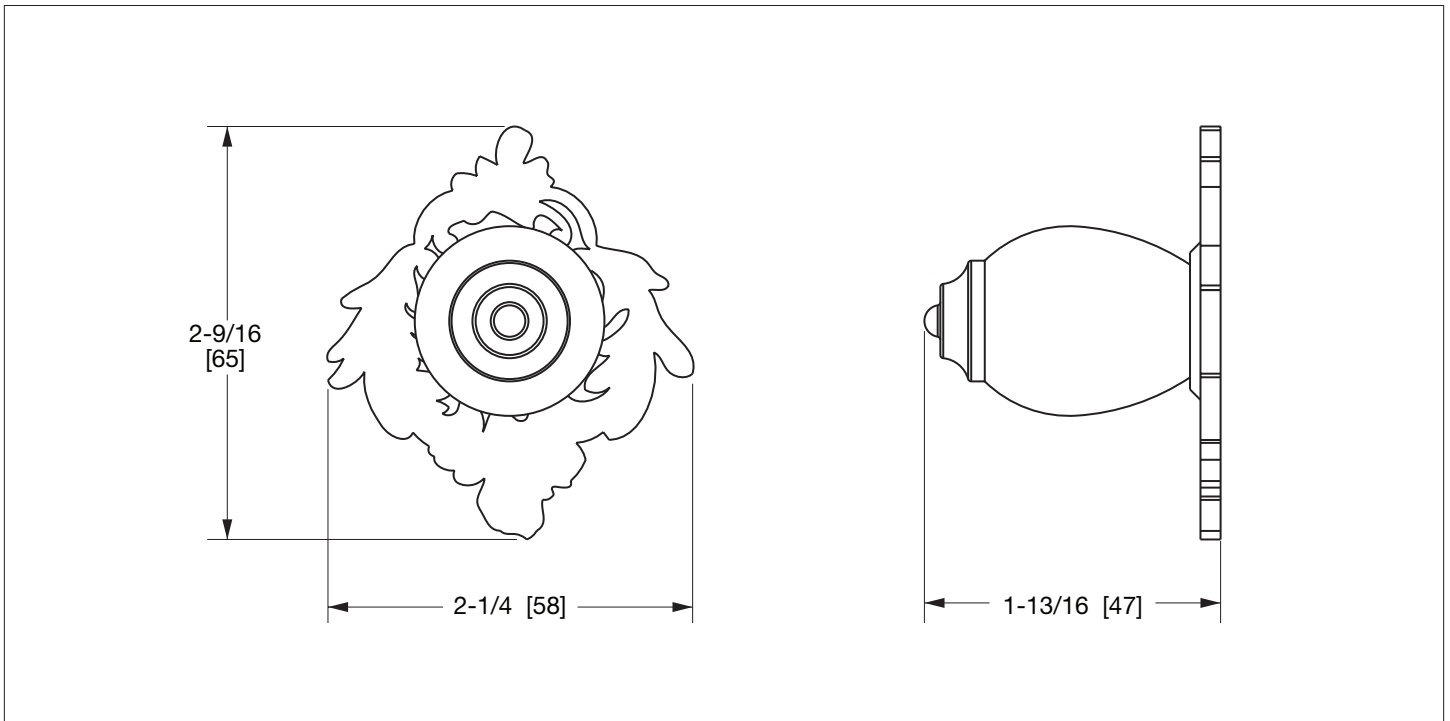

The measurements shown are for reference only. Products and specifications shown are subject to change without notice.

Rev A