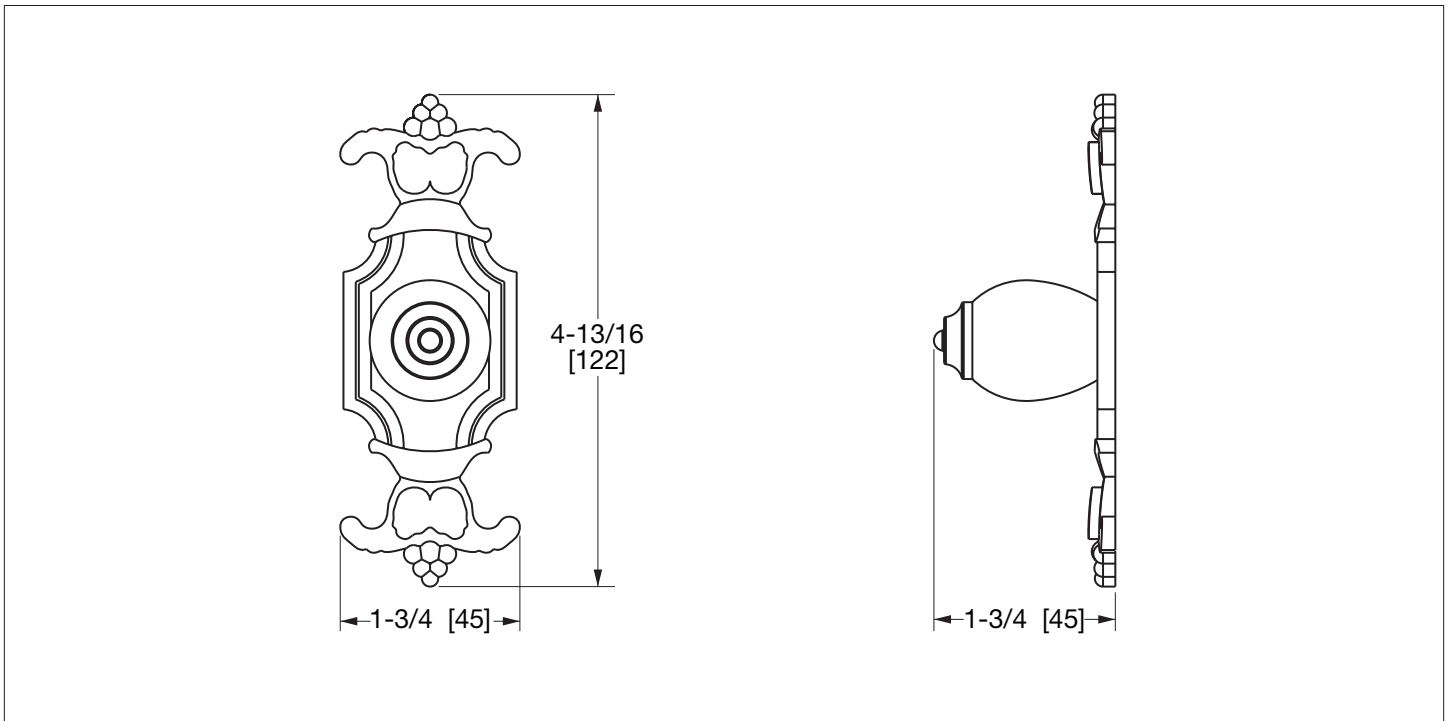

The measurements shown are for reference only. Products and specifications shown are subject to change without notice.

Rev A