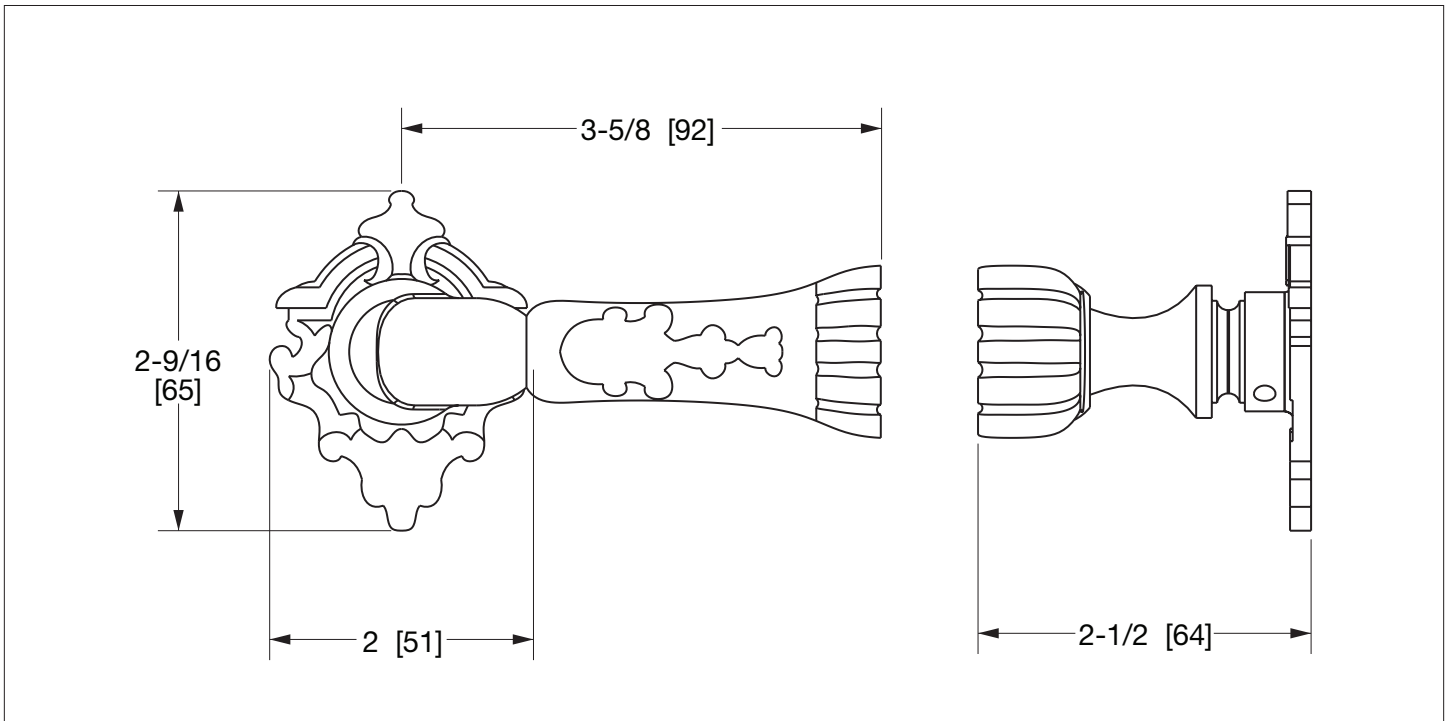

The measurements shown are for reference only. Products and specifications shown are subject to change without notice.

Rev A