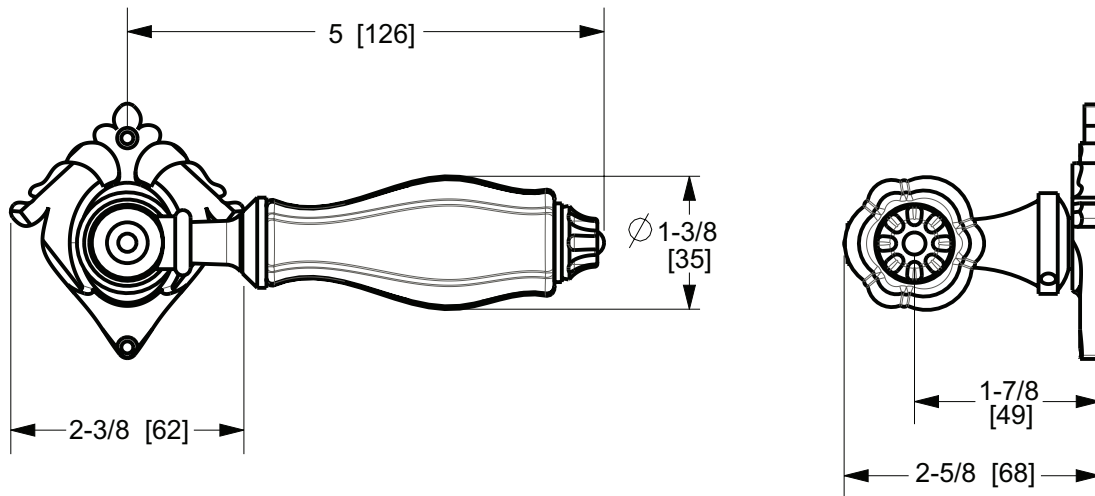

SHERLE WAGNER INTERNATIONAL

SCALLOPED CERAMIC EMPIRE DOOR LEVER 0053DOR-ZZ-03XX-XX

SCALLOPED HAND PAINTED CERAMIC EMPIRE DOOR LEVER 0053DOR-ZZ-XXXX-XX

SCALLOPED HAND DECORATED CERAMIC EMPIRE DOOR LEVER 0053DOR-ZZ-XXXX-XX-XX-XX

The measurements shown are for reference only. Products and specifications shown are subject to change without notice.

Rev A