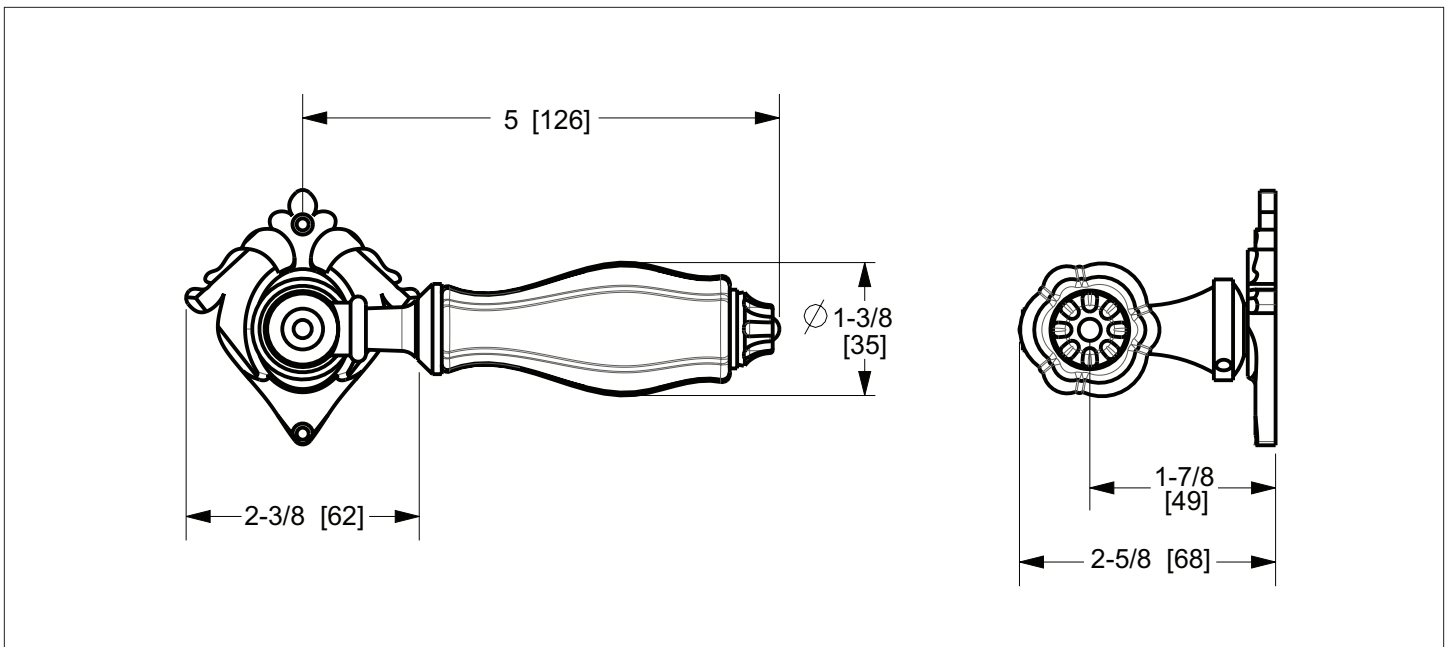

AVAILABLE CERAMIC-HAND PAINTED INSERTS

111P Peaches

74GL Garlands & Leaves

24GP Gold Accents

24PL Platinum Accents

The measurements shown are for reference only. Products and specifications shown are subject to change without notice.

Rev A