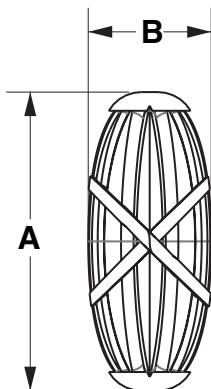

SHERLE WAGNER INTERNATIONAL

RIBBON & REED LARGE CABINET KNOB 0048-2-XX

0048-2-GP

PRODUCT FEATURES

- o Available in all Sherle Wagner International finishes
- o Solid brass/bronze construction
- o Includes mounting hardware
- o Available in different sizes

ES English Silver
 BS Butler Silver
 RG Rose Gold
 AP Antique Pewter
 PE Black Pearl
 BG Burnished Gold

AG Antique Gold
 SP Satin Platinum
 HP High Polished Platinum
 BP Burnished Platinum

ITEM	A	B	C
SMALL	1-9/16" [39.6 mm]	5/8" [15.9 mm]	1-1/8" [28.6 mm]
LARGE	2-1/8" [54 mm]	7/8" [22.2 mm]	1-1/2" [38.1 mm]