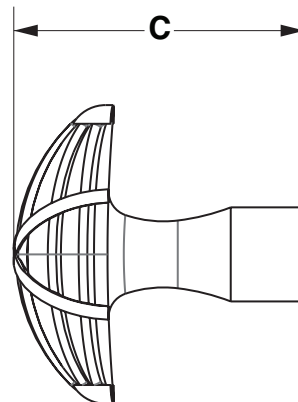

SHERLE WAGNER INTERNATIONAL

RIBBON & REED LARGE CABINET KNOB 0048-2-XX

0048-2-GP

PRODUCT FEATURES

- o Available in all Sherle Wagner International finishes
- o Solid brass/bronze construction
- o Includes mounting hardware
- o Available in different sizes

ES English Silver
 BS Butler Silver
 RG Rose Gold
 AP Antique Pewter
 PE Black Pearl
 BG Burnished Gold

AG Antique Gold
 SP Satin Platinum
 HP High Polished Platinum
 BP Burnished Platinum

ITEM	A	B	C
SMALL	1-9/16" [39.6 mm]	5/8" [15.9 mm]	1-1/8" [28.6 mm]
LARGE	2-1/8" [54 mm]	7/8" [22.2 mm]	1-1/2" [38.1 mm]