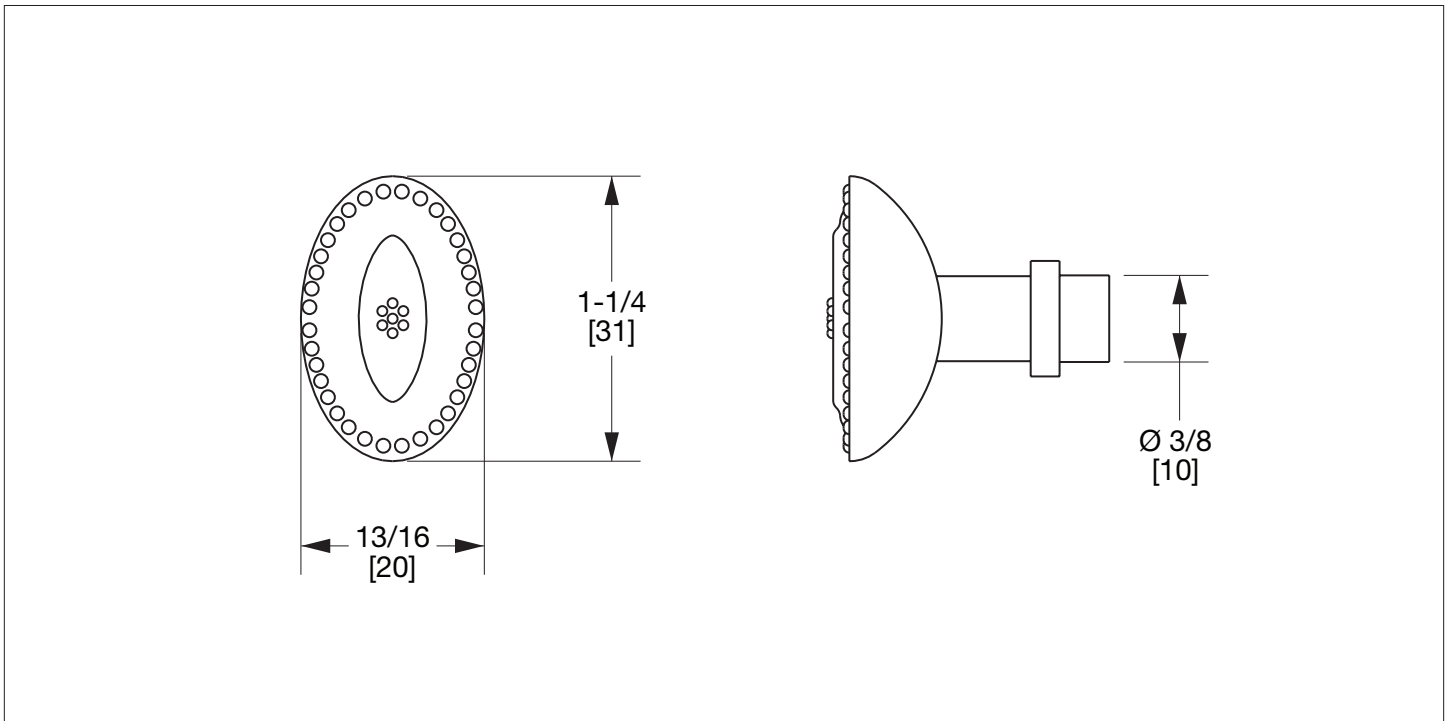

The measurements shown are for reference only. Products and specifications shown are subject to change without notice.

Rev B