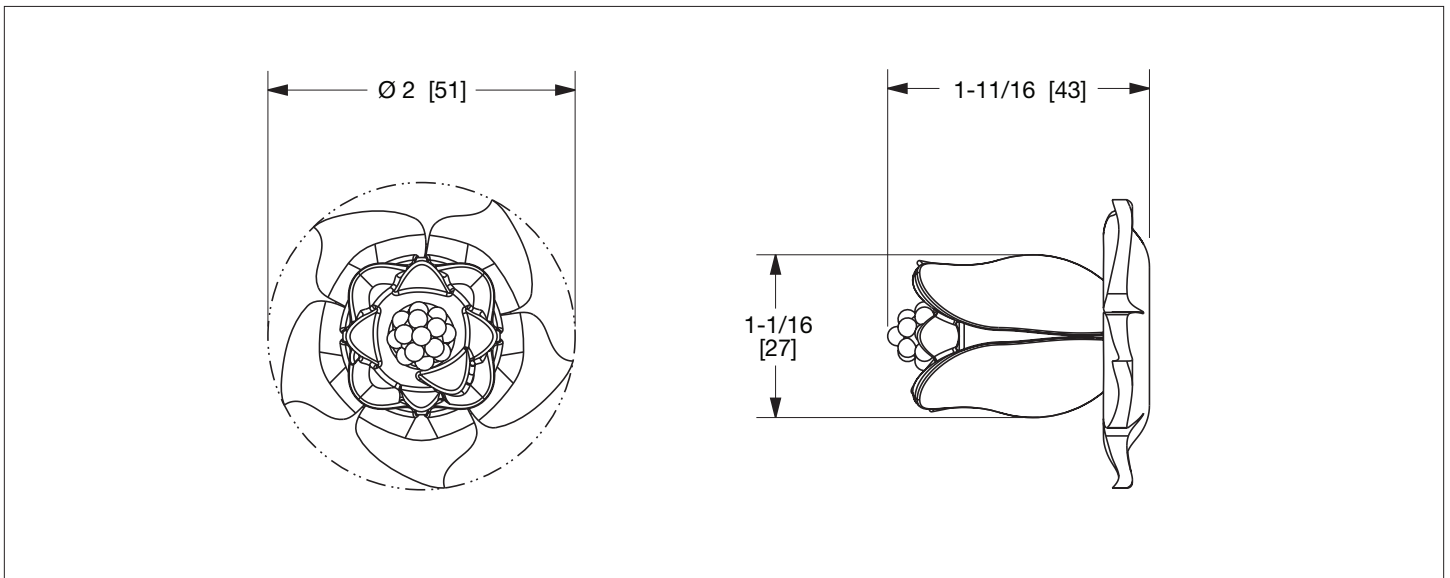

The measurements shown are for reference only. Products and specifications shown are subject to change without notice.

Rev A