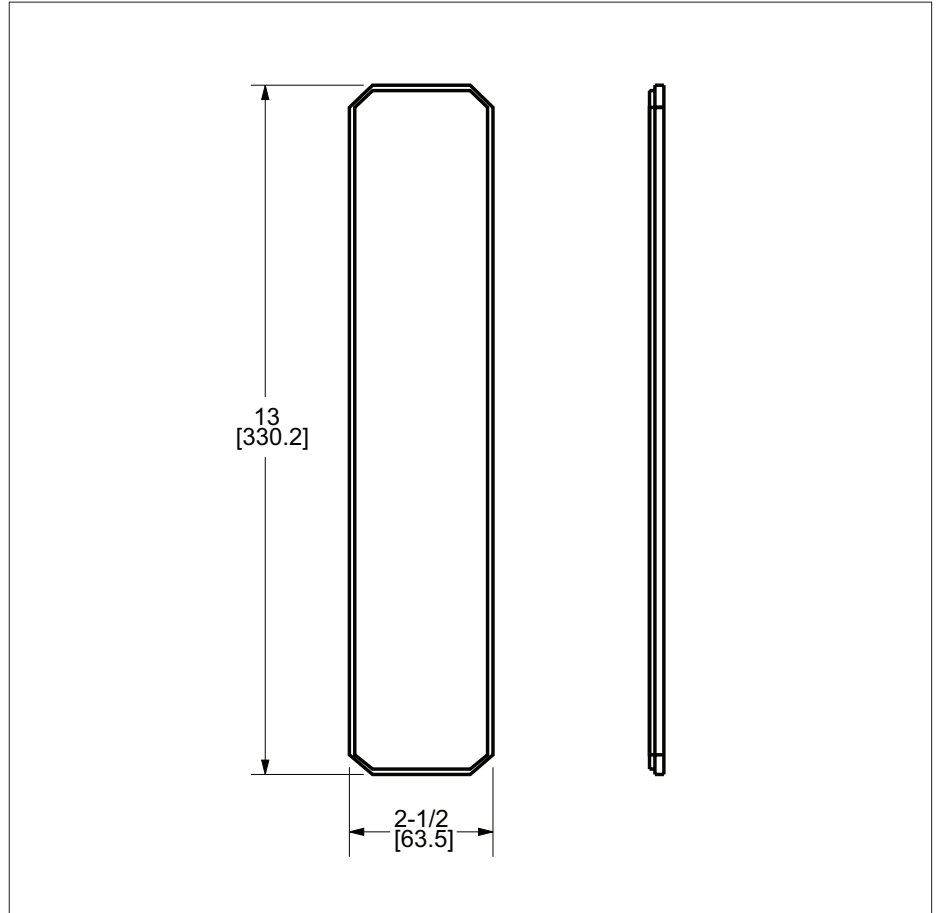

SHERLE WAGNER INTERNATIONAL

HARRISON 13" PUSH PLATE 0035-13-XX

PRODUCT FEATURES

- o Available in all Sherle Wagner International finishes
- o Solid brass/bronze construction
- o Includes mounting hardware