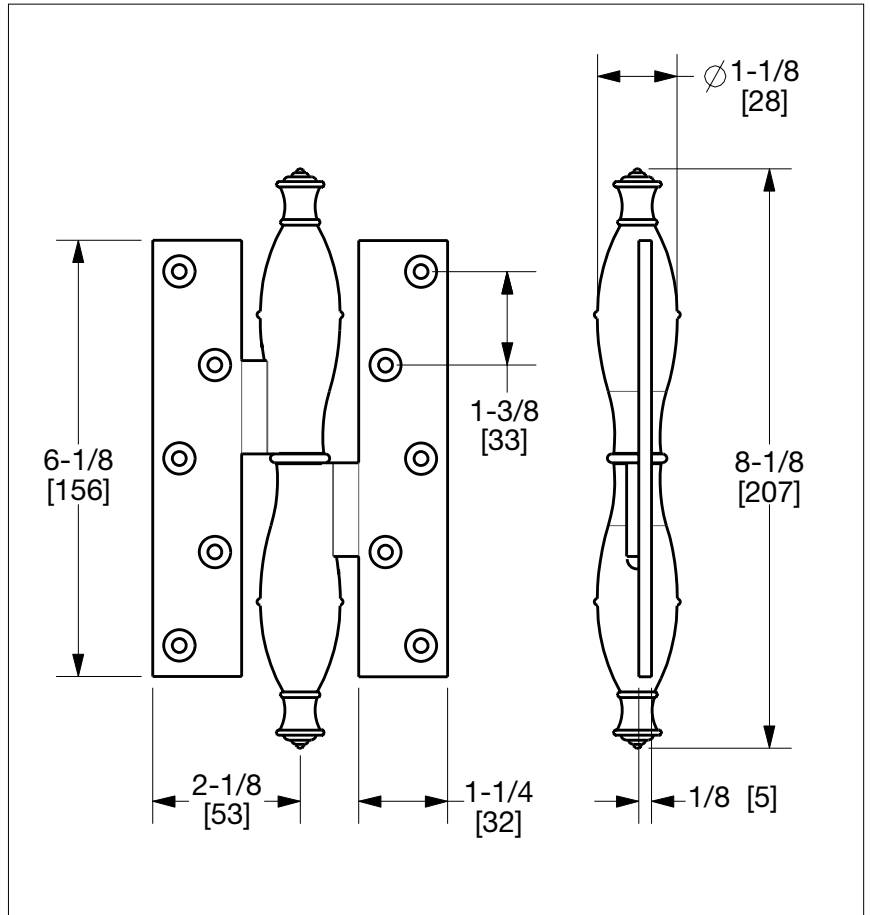

# SHERLE WAGNER INTERNATIONAL

**GREY STANDARD 1-1/4" PAUMELLE "H" HINGE** 0031-HNGE-114-ZZ-XX

**GREY HEAVY DUTY 1-1/4" PAUMELLE "H" HINGE** 0031-HNGE-HD-ZZ-XX

## PRODUCT FEATURES

- o Available in all Sherle Wagner International finishes
- o Solid brass/bronze construction
- o Includes mounting hardware
- o Specify RH right hand, or LH left hand when ordering