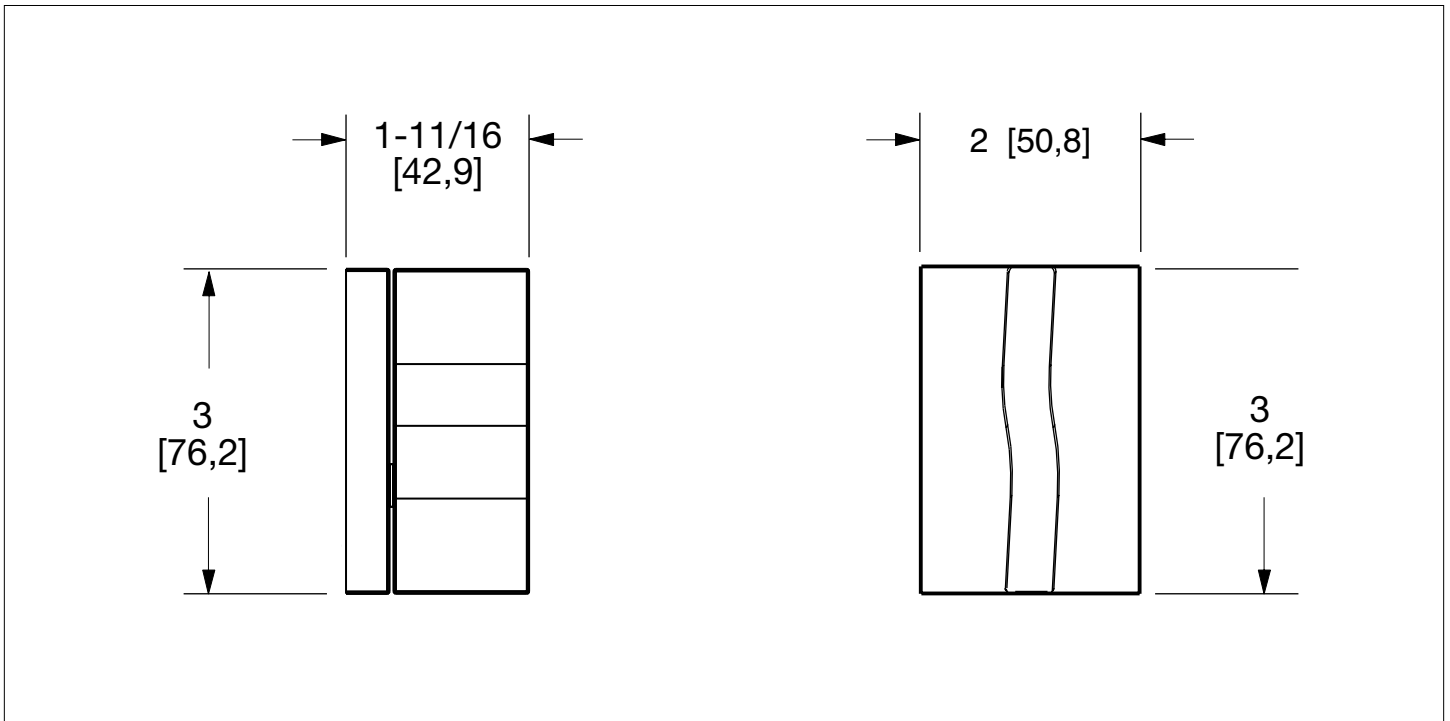

The measurements shown are for reference only. Products and specifications shown are subject to change without notice.

Rev A