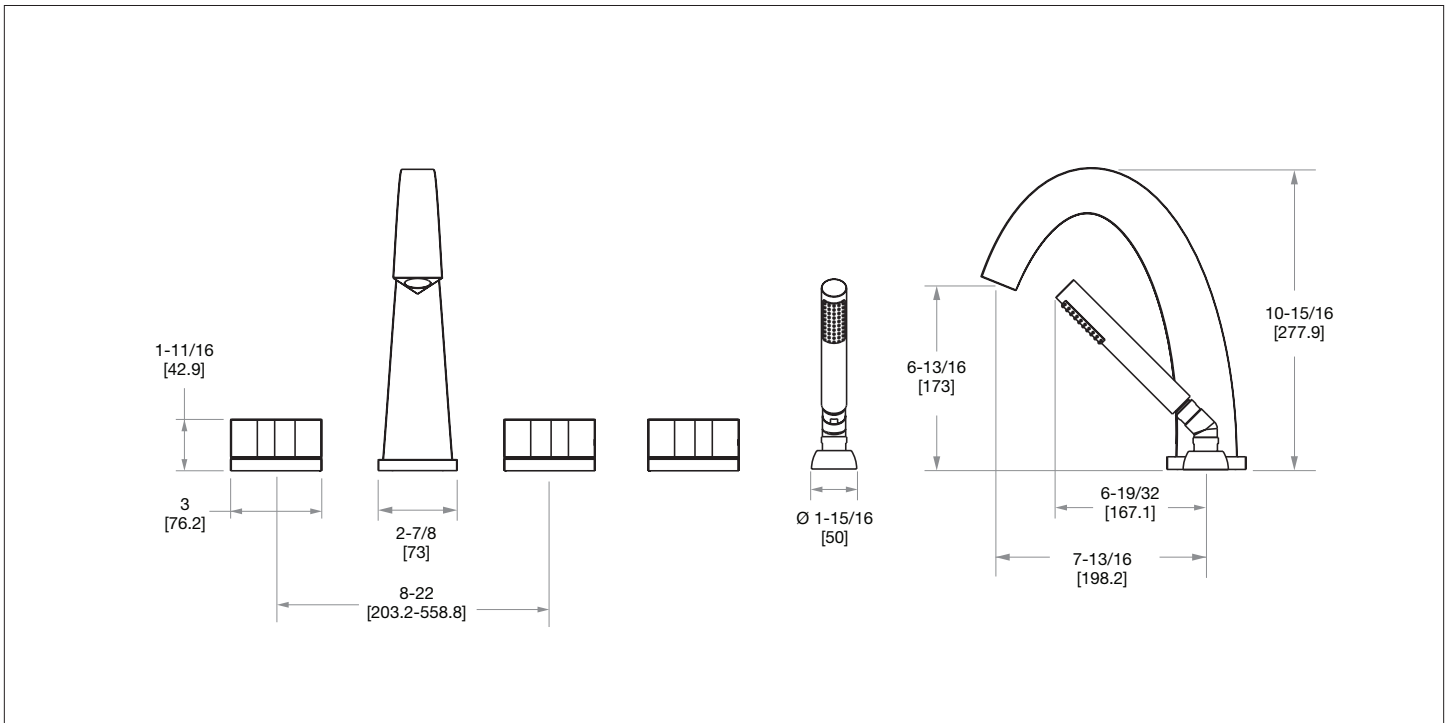

The measurements shown are for reference only. Products and specifications shown are subject to change without notice.

Rev A