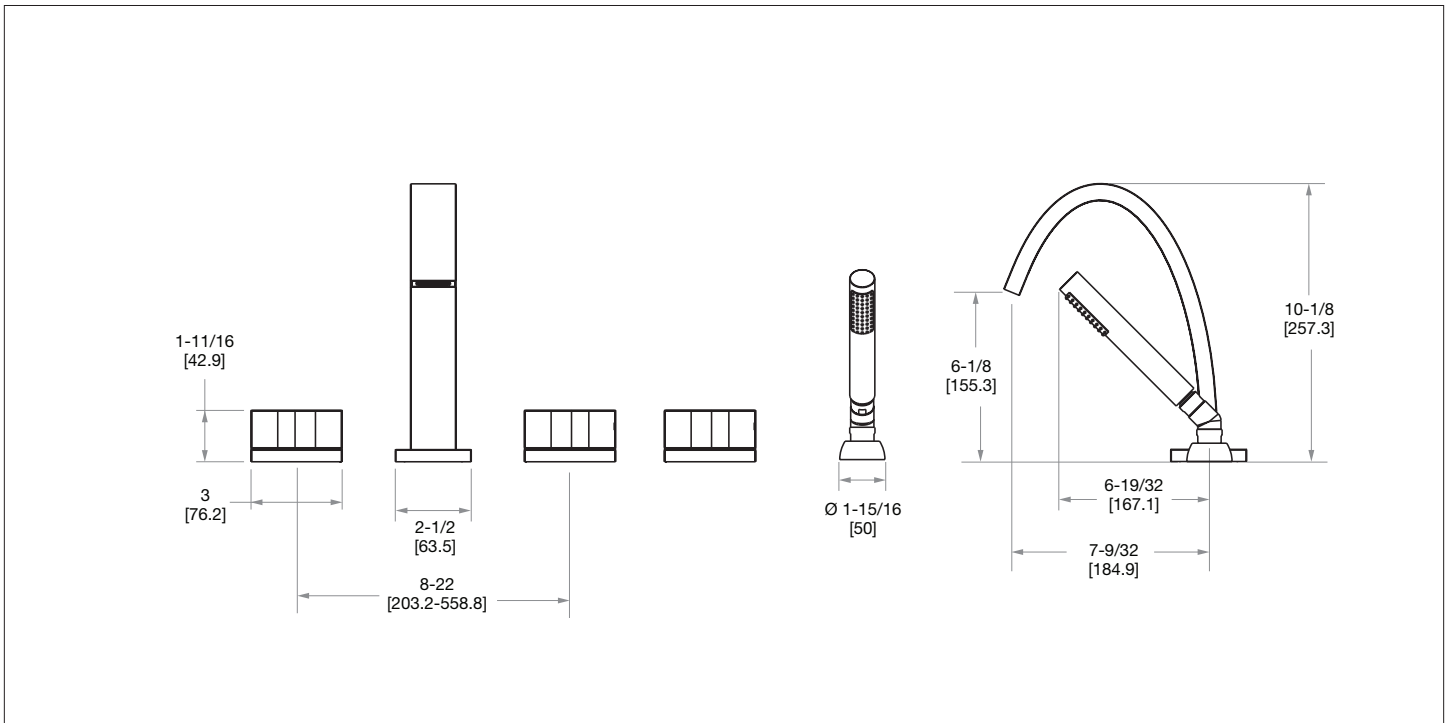

SHERLE WAGNER INTERNATIONAL

AQUEDUCT WITH RIPPLE LEVER DECK MOUNT TUB SHOWER SET 002DTS302-XX

PRODUCT FEATURES

- o Available in all Sherle Wagner International finishes
- o Solid brass/bronze construction
- o Full flow
- o Includes (2) 1/2" washerless 1/4 turn ceramic valves
- o Includes (3) 7/2" braided hose 1/2" FNPT to 3/4" FNPT for diverter
- o Includes deckmount handshower
- o 1.8 gpm (6.8 L/min) handshower flowrate
- o Includes (1) 7/2" spiral handshower hose with vacuum break
- o Leader hose not included

- o Optional: (2) 3/4" valves for increased flow, contact sales associate for details

AVAILABLE METAL FINISHES

PN Polished Nickel	OB Oil Rubbed Brass	ES English Silver	AG Antique Gold
CP Polished Chrome	PB Polished Brass	BS Butler Silver	SP Satin Platinum
BN Brushed Nickel	GP Gold Plate	AP Antique Pewter	HP High Polished Platinum
BC Brushed Chrome	AL Almond Gold	PE Black Pearl	BP Burnished Platinum
SB Satin Brass	RG Rose Gold	BG Burnished Gold	

The measurements shown are for reference only. Products and specifications shown are subject to change without notice.

Rev A