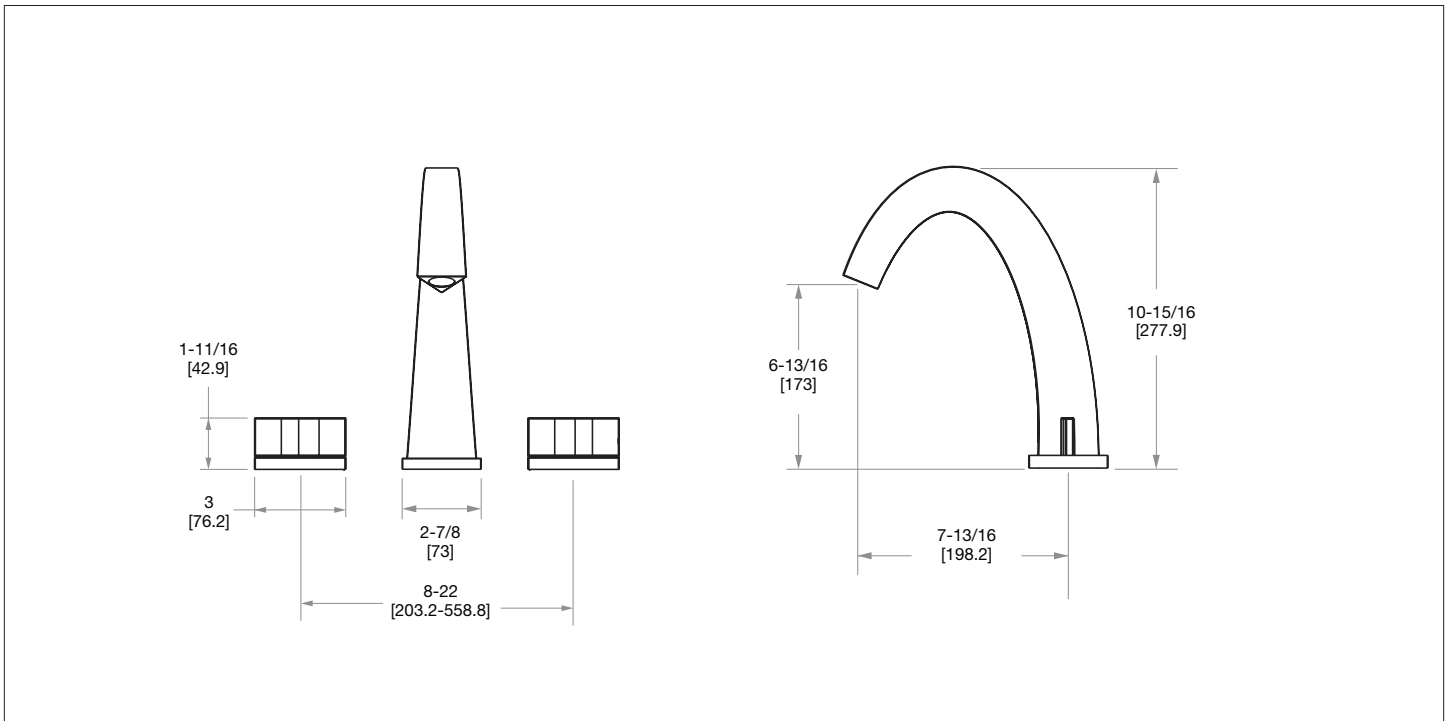

The measurements shown are for reference only. Products and specifications shown are subject to change without notice.

Rev A