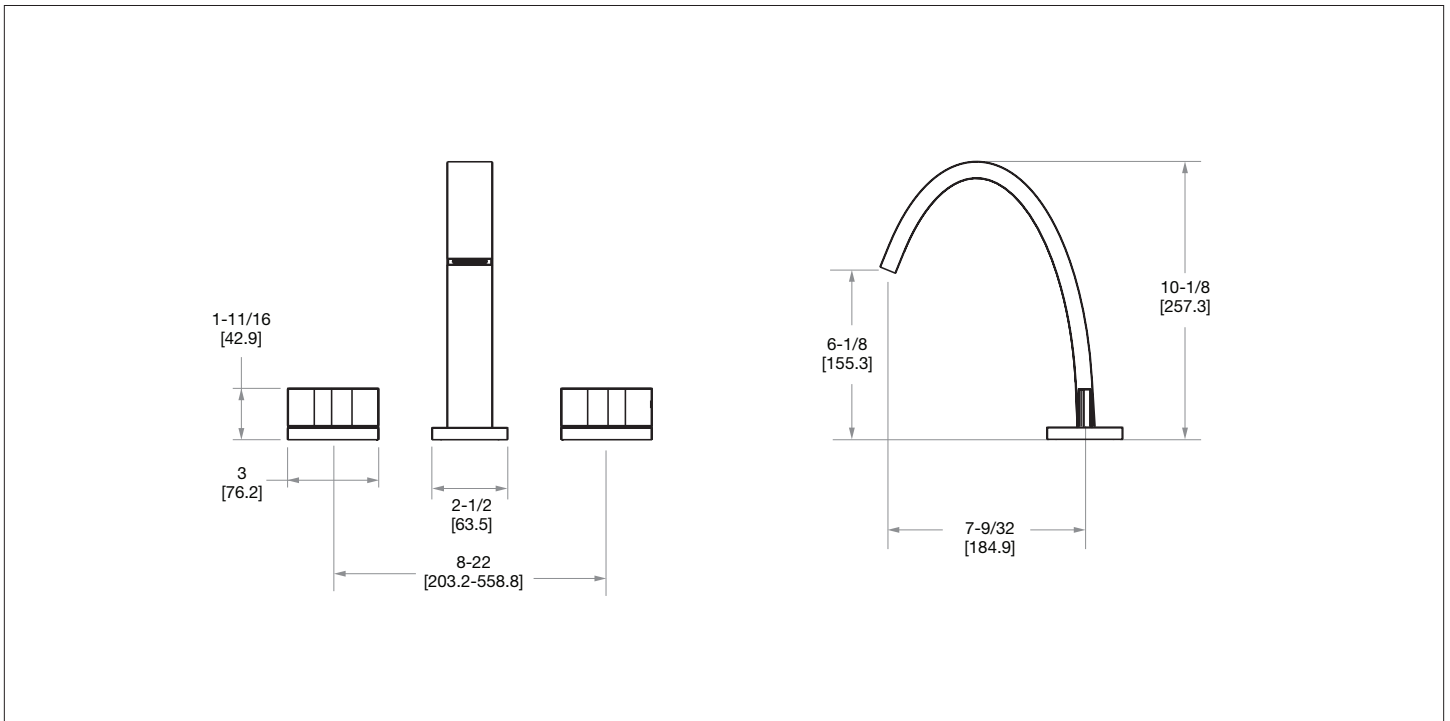

The measurements shown are for reference only. Products and specifications shown are subject to change without notice.

Rev A