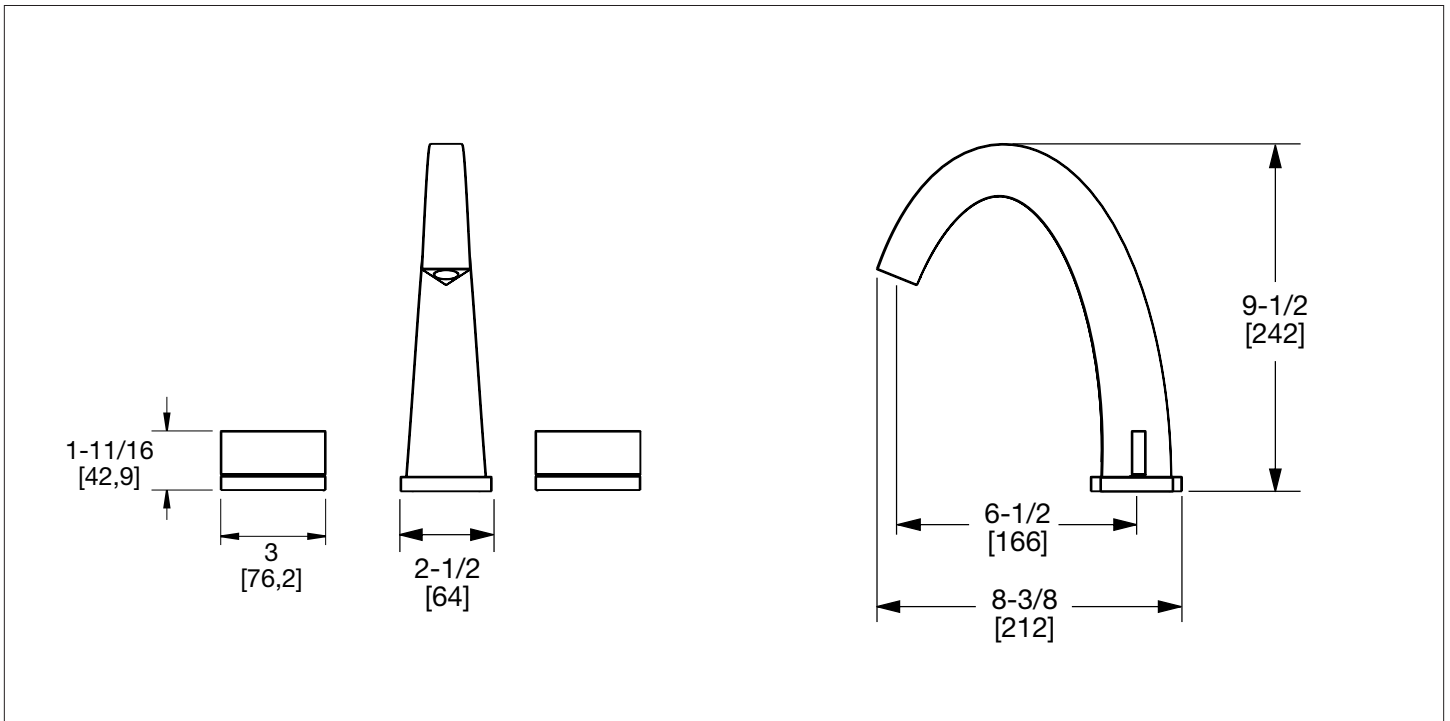

The measurements shown are for reference only. Products and specifications shown are subject to change without notice.

Rev A