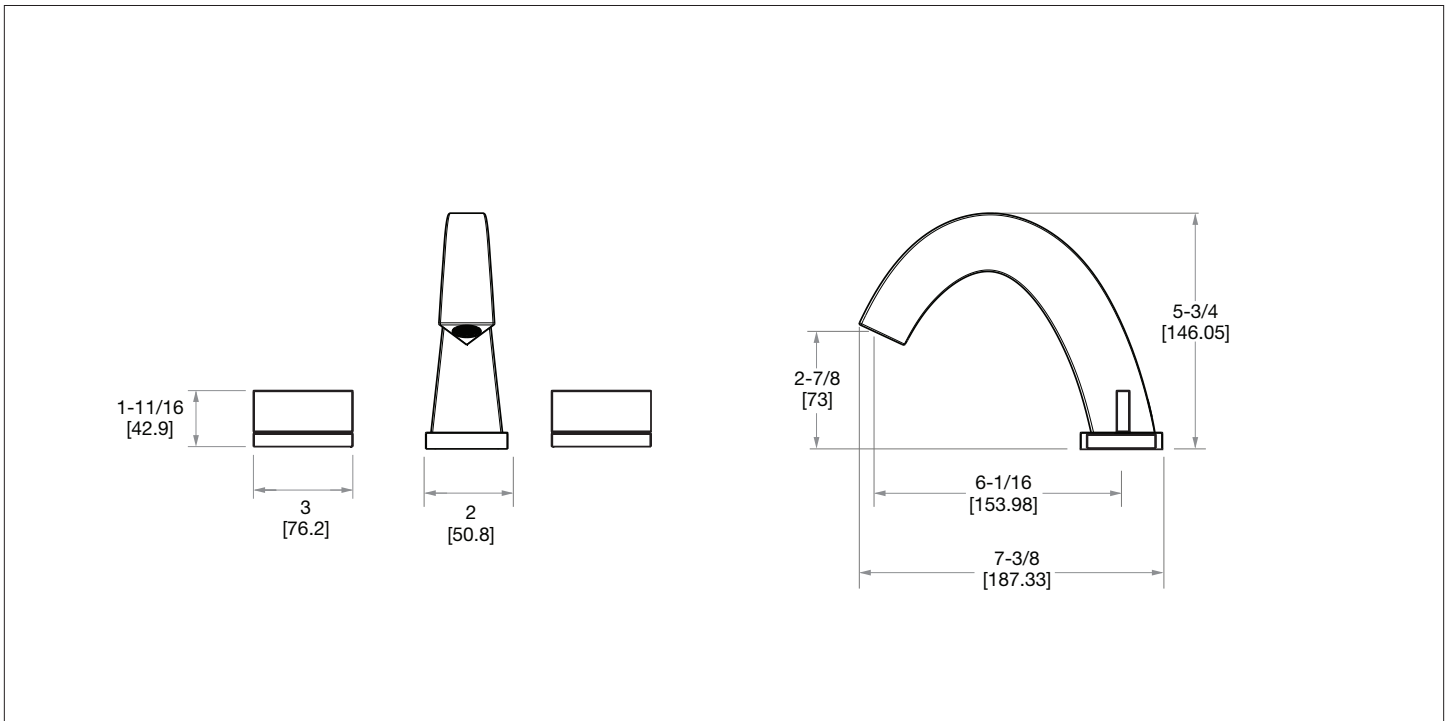

SHERLE WAGNER INTERNATIONAL

SHORT ARCO WITH RIPPLE LEVER FAUCET SET 002BSN108-S-XX

PRODUCT FEATURES

- o Available in all Sherle Wagner International finishes
- o Solid brass/bronze construction
- o 1.0 gpm (3.8 L/min) flow rate
- o Includes (2) 1/2" washerless 1/4 turn ceramic valves
- o Includes (2) flexible hoses 1/2" FIP x 1/2" FIP x 12" length
- o Includes gaskets and tee fitting
- o Standard push pop-up waste assembly
- o Recommended 12" spread. Can be installed 8"-16"
- o Optional: Lift & turn, strainer waste assembly

The measurements shown are for reference only. Products and specifications shown are subject to change without notice.

Rev A