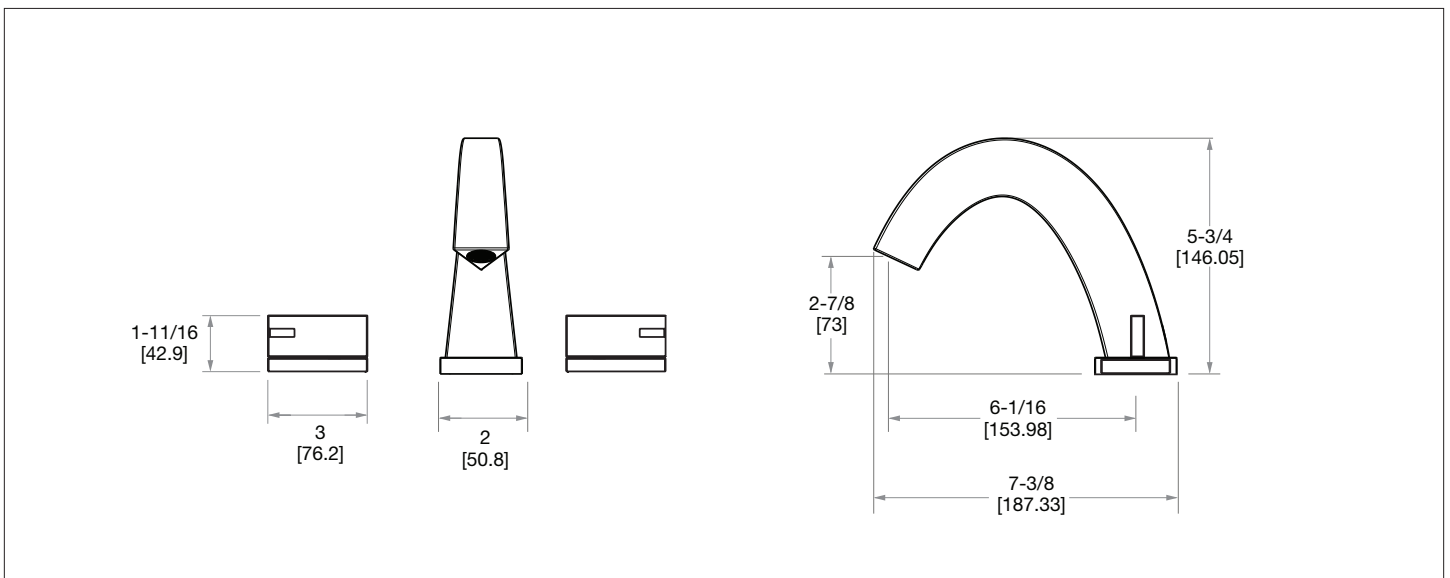

SHERLE WAGNER INTERNATIONAL

SHORT ARCO WITH STONE INSERT RIPPLE LEVER FAUCET SET 002BSN108-S-XXXX-XX

PRODUCT FEATURES

- o Available in all Sherle Wagner International finishes
- o Solid brass/bronze construction
- o 1.0 gpm (3.8 L/min) flow rate
- o Includes (2) 1/2" washerless 1/4 turn ceramic valves
- o Includes (2) flexible hoses 1/2" FIP x 1/2" FIP x 12" length
- o Includes gaskets and tee fitting
- o Standard push pop-up waste assembly
- o Recommended 12" spread. Can be installed 8"-16"
- o Refer to stone chart for standard stone insert, contact sales associate for custom stone options
- o Optional: Lift & turn, strainer waste assembly

The measurements shown are for reference only. Products and specifications shown are subject to change without notice.

Rev A