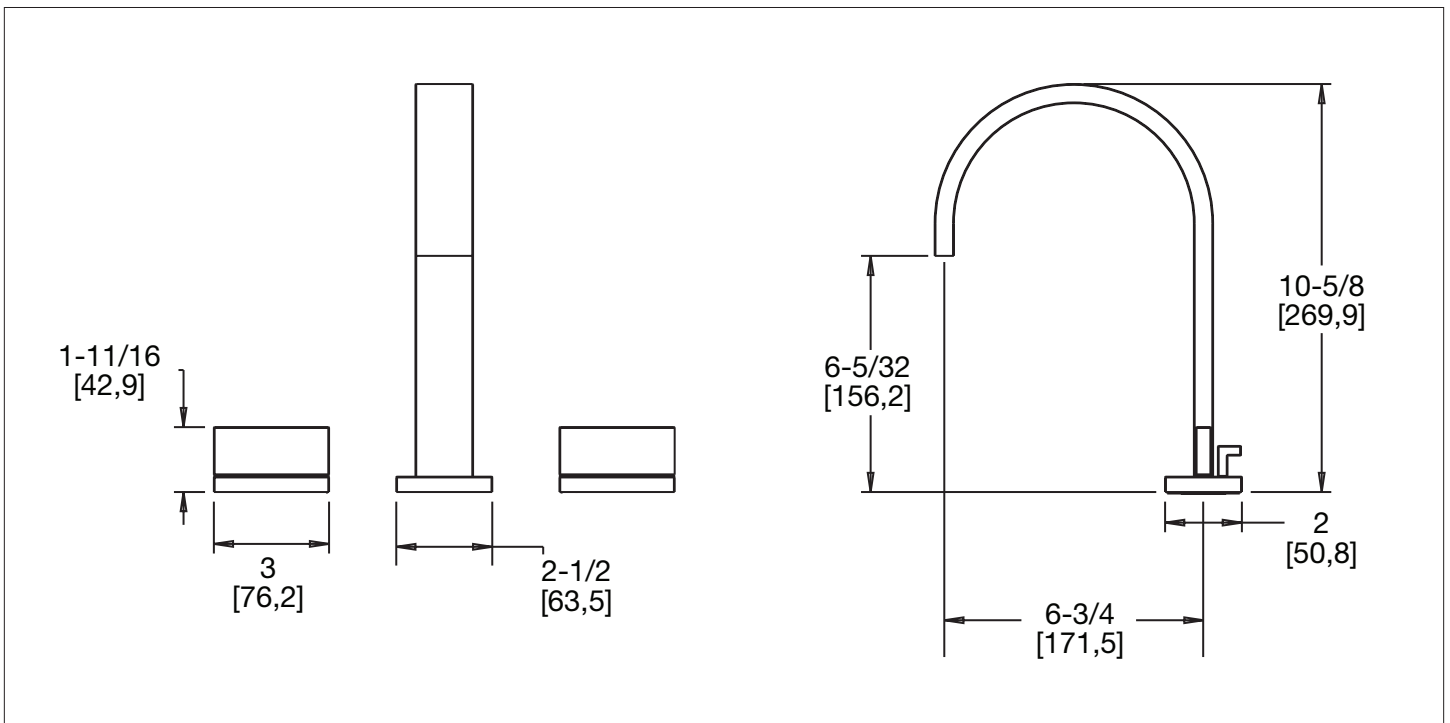

The measurements shown are for reference only. Products and specifications shown are subject to change without notice.

Rev C