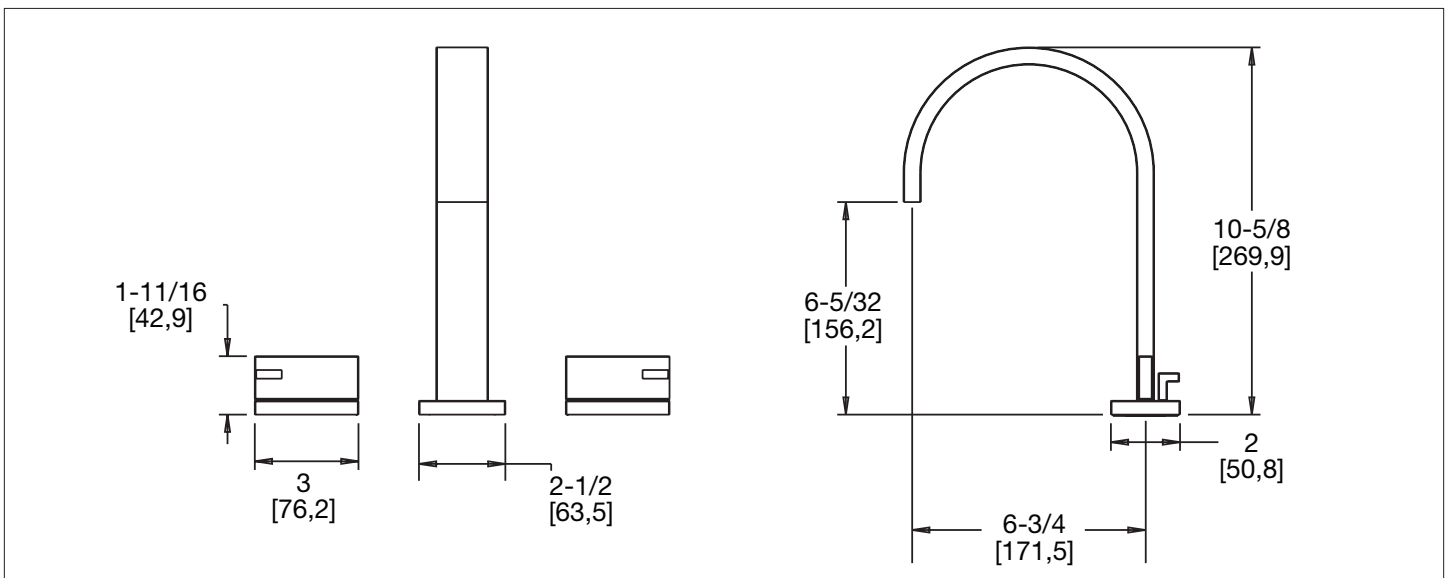

SHERLE WAGNER INTERNATIONAL

ARBOR WITH STONE INSERT RIPPLE LEVER FAUCET SET 002BSN101-XXXX-XX

PRODUCT FEATURES

- o Available in all Sherle Wagner International finishes
- o Solid brass/bronze construction
- o 1.0 gpm (3.8 L/min) flow rate
- o Includes (2) 1/2" washerless 1/4 turn ceramic valves
- o Includes (2) flexible hoses 1/2" FIP x 1/2" FIP x 12" length
- o Includes gaskets and tee fitting
- o Includes lift rod and self sealing pop-up assembly
- o Recommended 12" spread. Can be installed 8"-16"
- o Refer to stone chart for standard stone insert, contact sales associate for custom stone options

The measurements shown are for reference only. Products and specifications shown are subject to change without notice.

Rev C