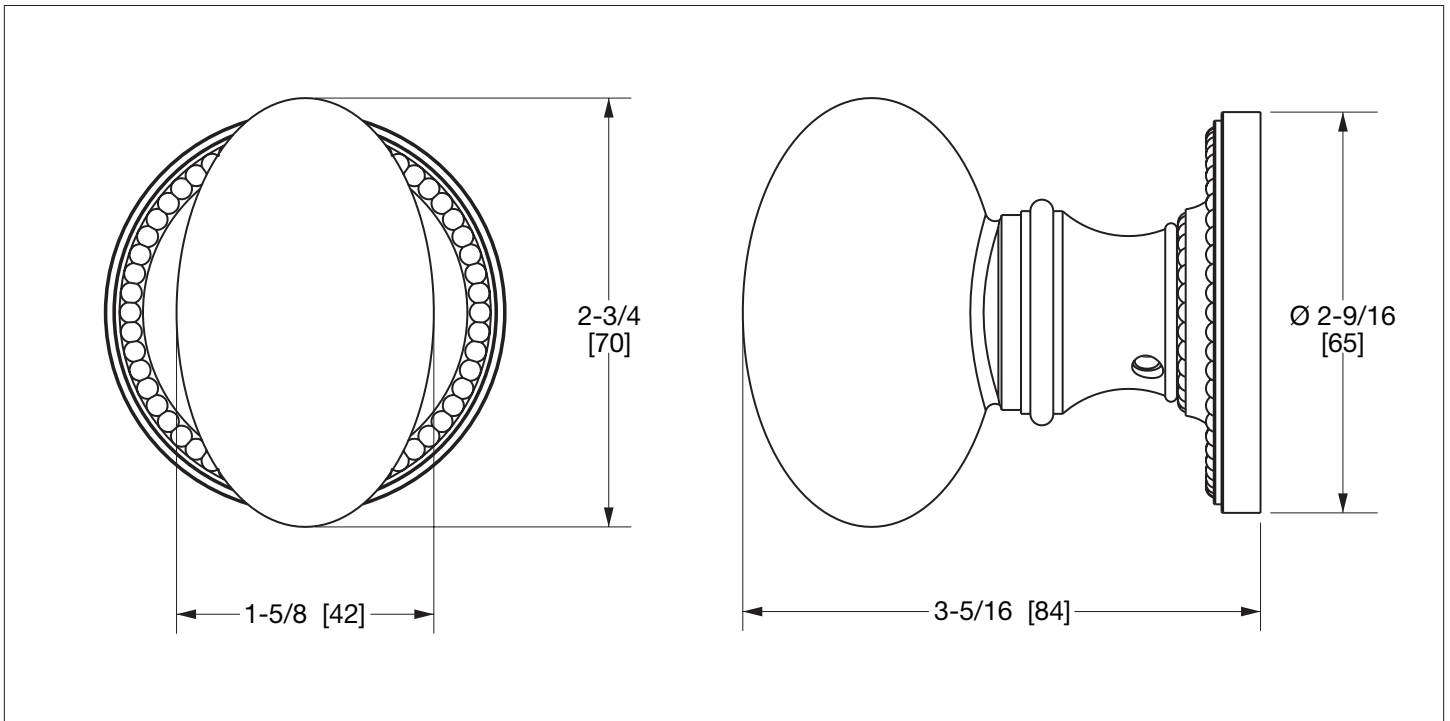

AVAILABLE SEMI-PRECIOUS INSERTS

RKCR Rock Crystal	RSQU Rose Quartz	AMET Amethyst	BKOB Black Obsidian

The measurements shown are for reference only. Products and specifications shown are subject to change without notice.

Rev A