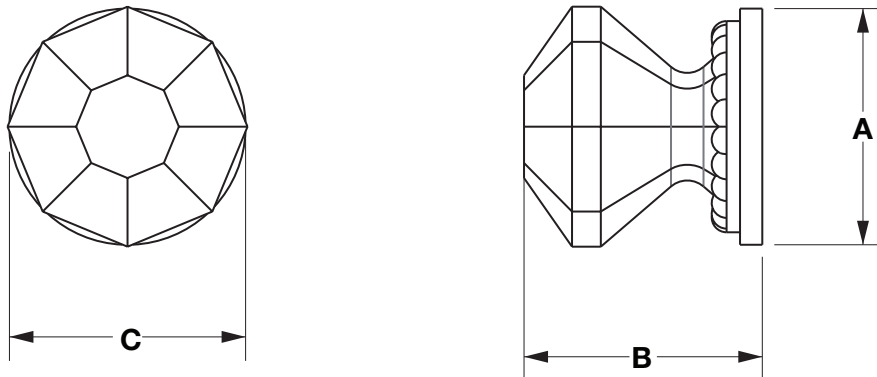

## PRODUCT FEATURES

- o Available in all Sherle Wagner International finishes
- o Solid brass/bronze construction
- o Includes mounting hardware
- o Available in different sizes
- o Refer to stone chart for standard stone insert, contact sales associate for custom stone options

ITEM	A	B	C
<b>SMALL</b>	1-1/4" [32 mm]	1-1/4" [32 mm]	1-1/4" [32 mm]
<b>LARGE</b>	1-1/2" [38 mm]	1-5/8" [42 mm]	1-3/4" [44 mm]

The measurements shown are for reference only. Products and specifications shown are subject to change without notice.