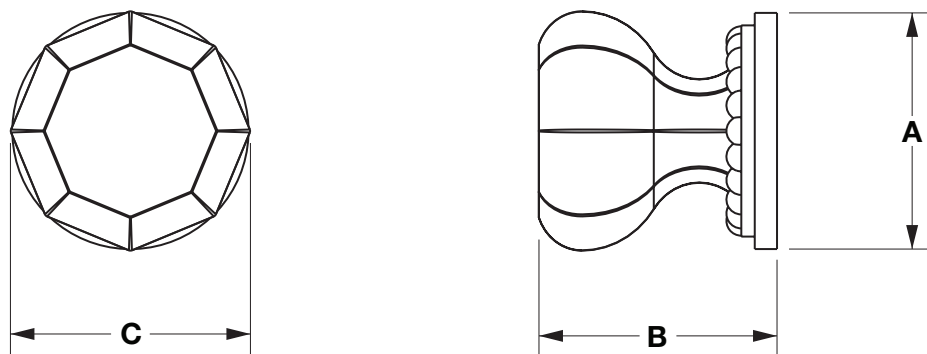

SHERLE WAGNER INTERNATIONAL

SEMPRECIOUS OCTAGON SMALL CABINET KNOB 0023-1-XXXX-XX
SEMPRECIOUS OCTAGON LARGE CABINET KNOB 0023-2-XXXX-XX

0023-1-RKCR-GP

PRODUCT FEATURES

- o Available in all Sherle Wagner International finishes
- o Solid brass/bronze construction
- o Includes mounting hardware
- o Available in different sizes
- o Refer to stone chart for standard stone insert, contact sales associate for custom stone options

ITEM	A	B	C
SMALL	1-1/4" [31 mm]	1-1/4" [31 mm]	1-1/4" [31 mm]
LARGE	1-1/2" [39 mm]	1-5/8" [41 mm]	1-3/4" [44 mm]

The measurements shown are for reference only. Products and specifications shown are subject to change without notice.