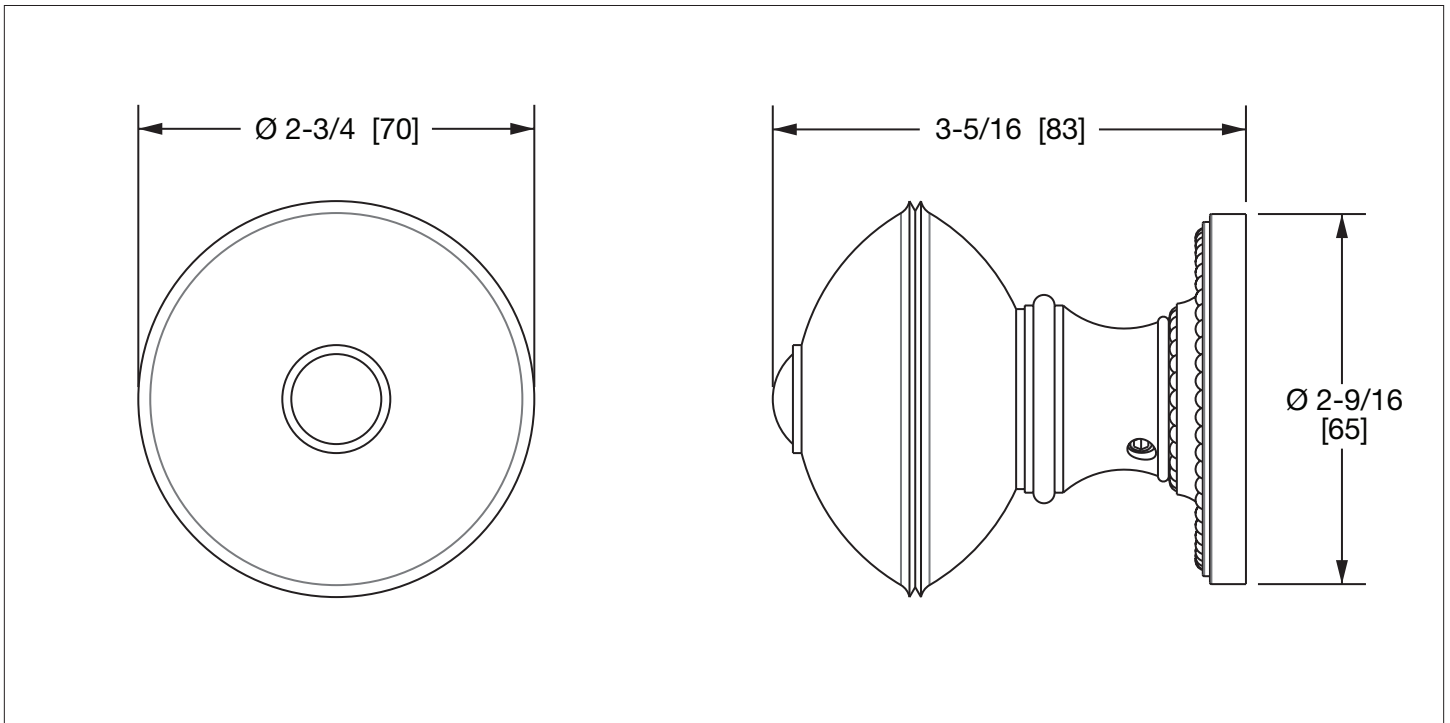

AVAILABLE SEMIPRECIOUS INSERTS

RKCR Rock Crystal	RSQU Rose Quartz	AMET Amethyst	BKOB Black Obsidian

The measurements shown are for reference only. Products and specifications shown are subject to change without notice.

Rev B